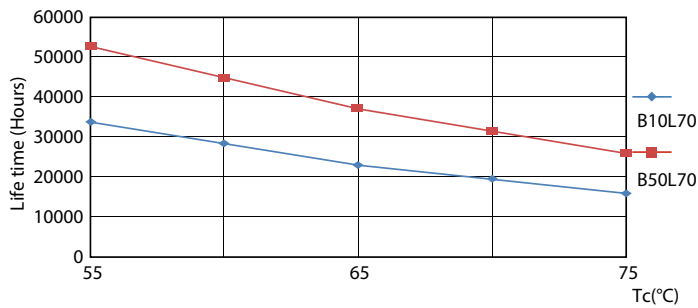

Lumen Maintenance Diagram - CorePro LEDtube 1200mm UO 17.7W 840 T8

LifetimeVsTc