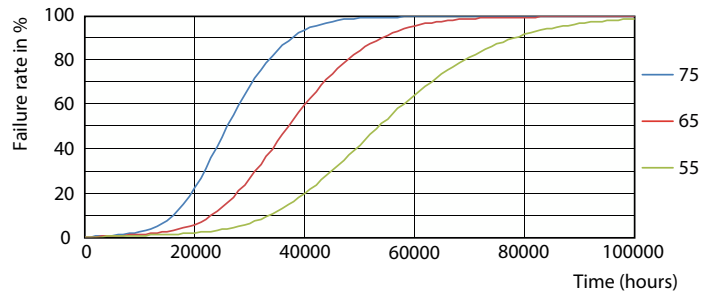

General uniform lighting - CorePro LEDtube 1200mm UO 17.7W 840 T8

Spectral Power Distribution Colour - CorePro LEDtube 1200mm UO 17.7W 840 T8

Levensduur

Life Expectancy Diagram

FailureRate

CorePro LEDtube EM/Mains T8