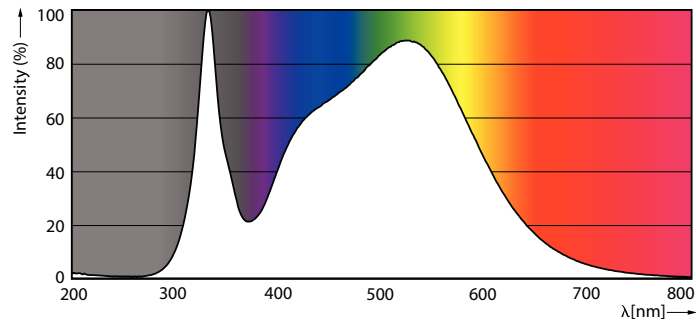

Spectral Power Distribution Colour - CorePro LEDtube 1200mm UO 17.7W 840 T8