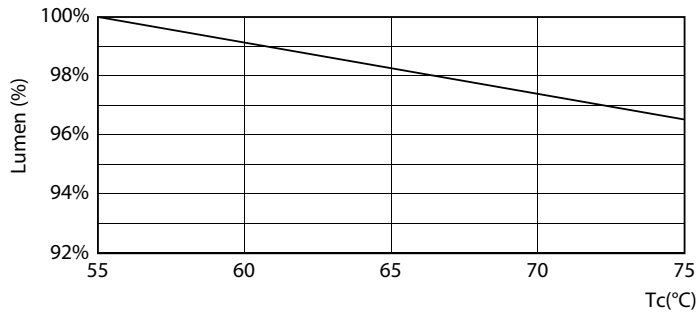

CorePro LEDtube EM/Mains T8

Levensduur

Lumen Maintenance Diagram - CorePro LEDtube 1200mm UO 17.7W 840 T8