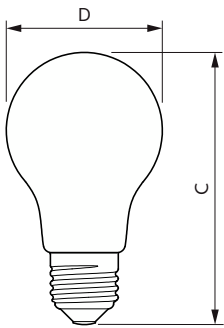

Maatschets

Product	D	C
CorePro LEDBulbND10.5-100W E27A60 830FRG	60 mm	104 mm

Fotometrische gegevens

Light Distribution Diagram - CorePro LEDBulbND10.5-100W E27A60 830FRG

General uniform lighting - CorePro LEDBulbND10.5-100W E27A60 830FRG