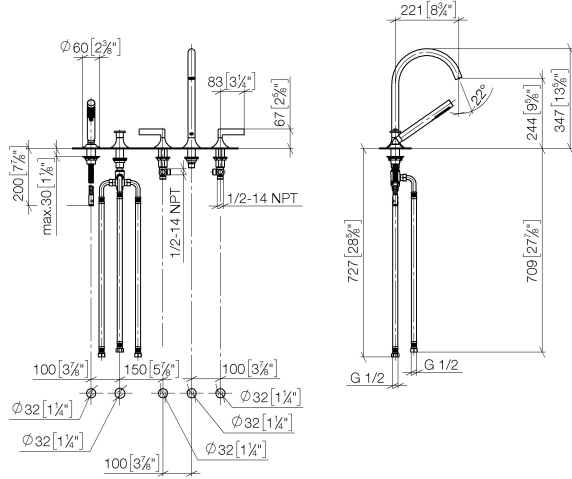

VAIA Five-hole bath mixer for deck mounting with diverter - Brushed Dark Platinum

VAIA

27 522 819 Product version from 3/13/2017

- spout: circular, air-enriched flow
- max. flow 21.5 l/min at 3 bar flow pressure
- Hand shower: COMPACT RAIN, max. flow rate 6.8 l/min (at 3 bar)
- complete hand shower set with anti-scale system
- automatic bath/shower diverter
- 220mm projection
- height of mixer 347 mm
- height up to aerator 244 mm
- hole diameter spout 32 mm
- hole diameter valve 32 mm
- hole diameter for complete hand shower set 32 mm
- rosette for spout Ø 60mm
- rosette for complete hand shower set Ø 60mm
- rosette for deck valve Ø 60mm
- metal shower hose 1750mm with integrated anti-twist protection
- WRAS

Intrinsic protection against back flow.

	Brushed Dark Platinum	27 522 819-99
	Chrome	27 522 819-00
	Brushed Platinum	27 522 819-06
	Platinum	27 522 819-08
	Dark Chrome	27 522 819-19
	Brushed Durabronze (23kt Gold)	27 522 819-28
	Brushed Dark Brass (PVD)	27 522 819-39
	Brushed Bronze (PVD)	27 522 819-42
	Brushed Dark Bronze (PVD)	27 522 819-43
	Brushed Champagne (22kt Gold)	27 522 819-46
	Champagne (22kt Gold)	27 522 819-47

VAIA Five-hole bath mixer for deck mounting with diverter - Brushed Dark Platinum

VAIA

27 522 819 Product version from 3/13/2017
mm [inches]
M 1:10

Flow rate chart

Codes & Standards

ASME A112.18.1 cUPC DIN 4109 EN 1717

Executive Order ISO 3822 Ü-Zeichen
no. 1007

VAIA Five-hole bath mixer for deck mounting with diverter - Brushed Dark
Platinum

VAIA

27 522 819 Product version from 3/13/2017

Certificates and sustainability