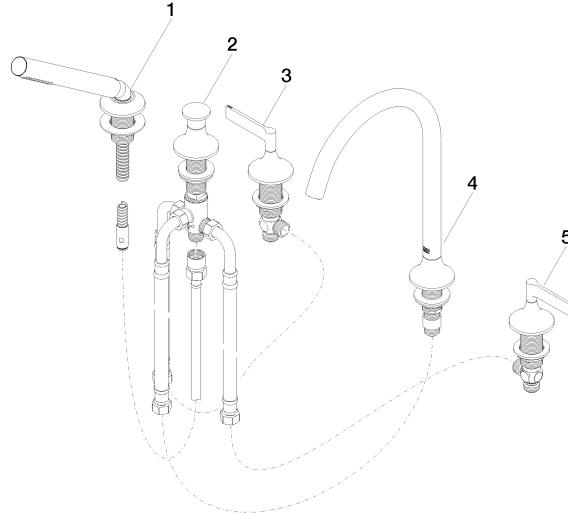

VAIA Five-hole bath mixer for deck mounting with diverter - Brushed Dark Platinum

VAIA

27 522 819 Product version from 3/13/2017

- spout: circular, air-enriched flow
- max. flow 21.5 l/min at 3 bar flow pressure
- Hand shower: COMPACT RAIN, max. flow rate 6.8 l/min (at 3 bar)
- complete hand shower set with anti-scale system
- automatic bath/shower diverter
- 220mm projection
- height of mixer 347 mm
- height up to aerator 244 mm
- hole diameter spout 32 mm
- hole diameter valve 32 mm
- hole diameter for complete hand shower set 32 mm
- rosette for spout Ø 60mm
- rosette for complete hand shower set Ø 60mm
- rosette for deck valve Ø 60mm
- metal shower hose 1750mm with integrated anti-twist protection
- WRAS

Executive Order ISO 3822 Ü-Zeichen
no. 1007

VAIA Five-hole bath mixer for deck mounting with diverter - Brushed Dark
Platinum

VAIA

27 522 819 Product version from 3/13/2017

Certificates and sustainability

IAPMO_4976

Belgaqua_22_278_2 LGA_29

WRAS_2310

EPD-DOR-20230287
-IBA1-EN
Environmental.prod
uct-declarat

27 522 819 Product version from 3/13/2017

Parts for other finishes can be found here: [Chrome](#)

Spare parts list

No.	Item Number	Name	Quantity used	Delivery time
2	29 140 809-99	VAIA Two-way diverter for bath rim or tile edge installation - Brushed Dark Platinum	1.00	40
4	13 612 809-99	VAIA Bath spout without diverter for deck mounting - Brushed Dark Platinum	1.00	-
Spare part can no longer be ordered, please order the replacement item				
5	20 000 819-99	VAIA Deck valve anti-clockwise closing cold - Brushed Dark Platinum	1.00	-
Spare part can no longer be ordered, please order the replacement item				
1	27 702 809-99	VAIA Hand shower set for bath rim or tile edge installation - Brushed Dark Platinum	1.00	40
3	20 000 818-99	VAIA Deck valve clockwise closing hot - Brushed Dark Platinum	1.00	-
Spare part can no longer be ordered, please order the replacement item				