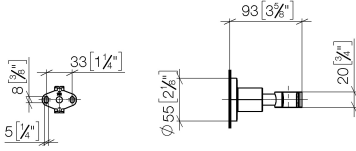

28 050 892 Product version from 4/1/2024

• rosette Ø 55 mm

	Brushed Dark Platinum	28 050 892-99
	Chrome	28 050 892-00
	Brushed Platinum	28 050 892-06
	Platinum	28 050 892-08
	Dark Chrome	28 050 892-19
	Brushed Light Gold (PVD)	28 050 892-27
	Brushed Durabronze (23kt Gold)	28 050 892-28
	Matte Black	28 050 892-33
	Brushed Gold (PVD)	28 050 892-37
	Brushed Dark Brass (PVD)	28 050 892-39
	Brushed Bronze (PVD)	28 050 892-42
	Brushed Dark Bronze (PVD)	28 050 892-43
	Brushed Champagne (22kt Gold)	28 050 892-46
	Champagne (22kt Gold)	28 050 892-47
	Brushed Chrome	28 050 892-93

28 050 892 Product version from 4/1/2024

mm [inches]

28 050 892 Product version from 4/1/2024

Parts for other finishes can be found here: [Chrome](#)

Spare parts list

No.	Item Number	Name	Quantity used	Delivery time
8	90 18 40 035 00 90	Sleeve -	1.00	14
9	09 17 20 014-99	Holder for hand shower Fork 20 x 35 x 31 mm - Brushed Dark Platinum	1.00	40
6	04 31 11 113 00 90	Mounting Threaded pin M5 x 12 mm -	1.00	14
3	09 30 11 046 90	Washer Ø 10,5 -	1.00	14
4	08 18 50 586 90	Pipe Ø 10 x 45 mm -	1.00	14
2	09 23 10 026 90	Mounting Nut M10 -	1.00	14
7	08 17 20 624-99	Sleeve Ø 14 x 10 x 19,50 mm - Brushed Dark Platinum	1.00	40
1	05 17 20 739 00 90	Attachment set 150 x 65 x 10 mm -	1.00	14
5	08 17 89 505-99	Holder universal 60 x 100 x 60 mm - Brushed Dark Platinum	1.00	40