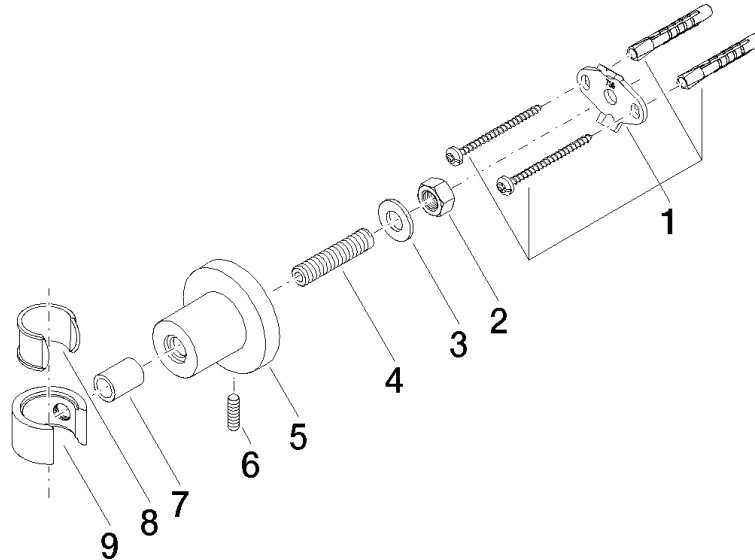

28 050 892 Product version from 4/1/2024

• rosette Ø 55 mm

	Brushed Dark Platinum	28 050 892-99
	Chrome	28 050 892-00
	Brushed Platinum	28 050 892-06
	Platinum	28 050 892-08
	Dark Chrome	28 050 892-19
	Brushed Light Gold (PVD)	28 050 892-27
	Brushed Durabronze (23kt Gold)	28 050 892-28
	Matte Black	28 050 892-33
	Brushed Gold (PVD)	28 050 892-37
	Brushed Dark Brass (PVD)	28 050 892-39
	Brushed Bronze (PVD)	28 050 892-42
	Brushed Dark Bronze (PVD)	28 050 892-43
	Brushed Champagne (22kt Gold)	28 050 892-46
	Champagne (22kt Gold)	28 050 892-47
	Brushed Chrome	28 050 892-93

28 050 892 Product version from 4/1/2024

mm [inches]

28 050 892 Product version from 4/1/2024

Parts for other finishes can be found here: [Chrome](#)

Spare parts list

No.	Item Number	Name	Quantity used	Delivery time
8	90 18 40 035 00 90	Sleeve -	1.00	14
9	09 17 20 014-99	Holder for hand shower Fork 20 x 35 x 31 mm - Brushed Dark Platinum	1.00	40
6	04 31 11 113 00 90	Mounting Threaded pin M5 x 12 mm -	1.00	14
3	09 30 11 046 90	Washer Ø 10,5 -	1.00	14
4	08 18 50 586 90	Pipe Ø 10 x 45 mm -	1.00	14
2	09 23 10 026 90	Mounting Nut M10 -	1.00	14
7	08 17 20 624-99	Sleeve Ø 14 x 10 x 19,50 mm - Brushed Dark Platinum	1.00	40
1	05 17 20 739 00 90	Attachment set 150 x 65 x 10 mm -	1.00	14
5	08 17 89 505-99	Holder universal 60 x 100 x 60 mm - Brushed Dark Platinum	1.00	40