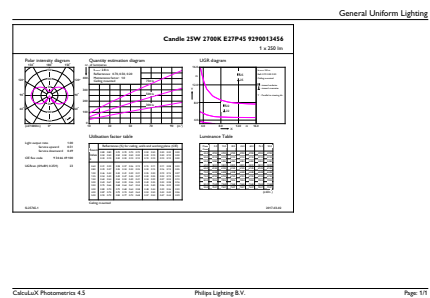

General uniform lighting - CorePro LEDLuster ND 2.2-25W P45 E27 FRG