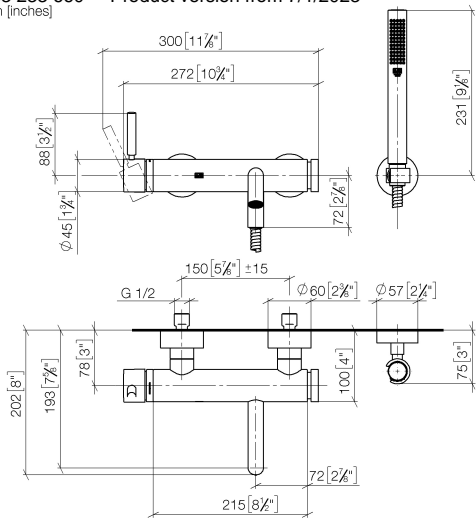

**META Single-lever bath mixer for wall mounting with hand shower set -  
Brushed Platinum**

META

33 233 660 Product version from 7/1/2023

- spout: circular, air-enriched flow
- max. flow 14 l/min at 3 bar flow pressure
- Hand shower: COMPACT RAIN, max. flow rate 6.8 l/min (at 3 bar)
- complete hand shower set with anti-scale system
- automatic bath/shower diverter
- 202mm projection
- slide-on rosettes Ø 60 mm
- gauge 150 mm - 15 mm
- 1/2" connection
- metal shower hose 1250mm with integrated anti-twist protection
- shower holder rosette Ø 57mm
- WRAS

**META Single-lever bath mixer for wall mounting with hand shower set -  
Brushed Platinum**

META

33 233 660 Product version from 7/1/2023  
mm [inches]

**Flow rate chart**

**Codes & Standards**

DIN 4109

EN 1717

ISO 3822

Scottish Water  
Byelaws

UK Water Supply  
Regulations

Ü-Zeichen

**META Single-lever bath mixer for wall mounting with hand shower set -  
Brushed Platinum**

META

---

33 233 660 Product version from 7/1/2023

META

33 233 660 Product version from 7/1/2023

Parts for other  
finishes can be found  
here: Chrome

**Spare parts list**

No.	Item Number	Name	Quantity used	Delivery time
1	33 200 660-06	META Single-lever bath mixer for wall mounting without shower set - Brushed Platinum	1.00	20
2	28 050 920-06	CIRCLE Wall bracket - Brushed Platinum	1.00	-
Spare part can no longer be ordered, please order the replacement item				
3	90 30 02 072 00-06	Metal shower hose 1/2" x 3/8" x 1250 mm - Brushed Stainless Steel / Platinum Matt	1.00	20
4	90 12 11 140 41-06	Bar-type hand shower 6,8 l/min - Brushed Platinum	1.00	-
Spare part can no longer be ordered, please order the replacement item				