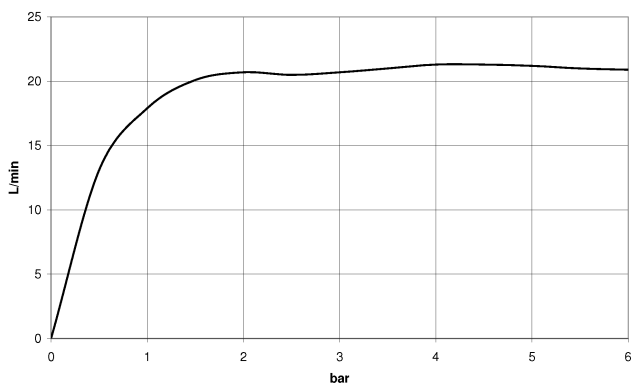

**META Single-lever bath mixer for wall mounting with hand shower set -  
Brushed Platinum**

META

33 233 660 Product version from 7/1/2023

- spout: circular, air-enriched flow
- max. flow 14 l/min at 3 bar flow pressure
- Hand shower: COMPACT RAIN, max. flow rate 6.8 l/min (at 3 bar)
- complete hand shower set with anti-scale system
- automatic bath/shower diverter
- 202mm projection
- slide-on rosettes Ø 60 mm
- gauge 150 mm - 15 mm
- 1/2" connection
- metal shower hose 1250mm with integrated anti-twist protection
- shower holder rosette Ø 57mm
- WRAS

Intrinsic protection against back flow.

	Brushed Platinum	33 233 660-06
	Chrome	33 233 660-00
	Dark Chrome	33 233 660-19
	Light Gold (PVD)	33 233 660-26
	Brushed Light Gold (PVD)	33 233 660-27
	Matte Black	33 233 660-33
	Brushed Gold (PVD)	33 233 660-37
	Brushed Dark Brass (PVD)	33 233 660-39
	Brushed Bronze (PVD)	33 233 660-42
	Brushed Dark Bronze (PVD)	33 233 660-43
	Brushed Chrome	33 233 660-93
	Brushed Dark Platinum	33 233 660-99

**META Single-lever bath mixer for wall mounting with hand shower set -  
Brushed Platinum**

META

33 233 660 Product version from 7/1/2023  
mm [inches]

**Flow rate chart**

**Codes & Standards**

DIN 4109

EN 1717