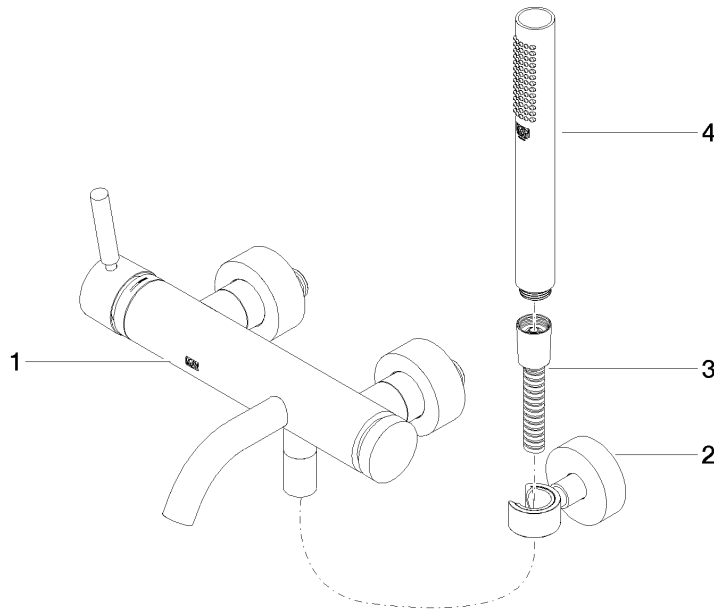

**META Single-lever bath mixer for wall mounting with hand shower set -  
Brushed Platinum**

META

33 233 660 Product version from 7/1/2023

- spout: circular, air-enriched flow
- max. flow 14 l/min at 3 bar flow pressure
- Hand shower: COMPACT RAIN, max. flow rate 6.8 l/min (at 3 bar)
- complete hand shower set with anti-scale system
- automatic bath/shower diverter
- 202mm projection
- slide-on rosettes Ø 60 mm
- gauge 150 mm - 15 mm
- 1/2" connection
- metal shower hose 1250mm with integrated anti-twist protection
- shower holder rosette Ø 57mm
- WRAS

**META Single-lever bath mixer for wall mounting with hand shower set -  
Brushed Platinum**

META

33 233 660 Product version from 7/1/2023  
mm [inches]

**Flow rate chart**

**Codes & Standards**

DIN 4109

EN 1717

ISO 3822

Scottish Water  
Byelaws

UK Water Supply  
Regulations

Ü-Zeichen

**META Single-lever bath mixer for wall mounting with hand shower set -  
Brushed Platinum**

META

---

33 233 660 Product version from 7/1/2023

META

33 233 660 Product version from 7/1/2023

Parts for other  
finishes can be found  
here: Chrome

**Spare parts list**

No.	Item Number	Name	Quantity used	Delivery time
1	33 200 660-06	META Single-lever bath mixer for wall mounting without shower set - Brushed Platinum	1.00	20
2	28 050 920-06	CIRCLE Wall bracket - Brushed Platinum	1.00	-
Spare part can no longer be ordered, please order the replacement item				
3	90 30 02 072 00-06	Metal shower hose 1/2" x 3/8" x 1250 mm - Brushed Stainless Steel / Platinum Matt	1.00	20
4	90 12 11 140 41-06	Bar-type hand shower 6,8 l/min - Brushed Platinum	1.00	-
Spare part can no longer be ordered, please order the replacement item				