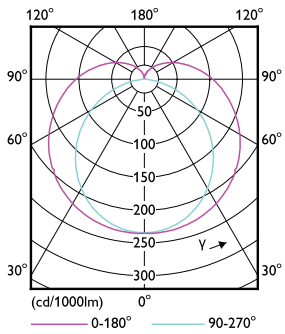

Light Distribution Diagram - MAS LEDtube HF 1500mm UO 24W865 T8