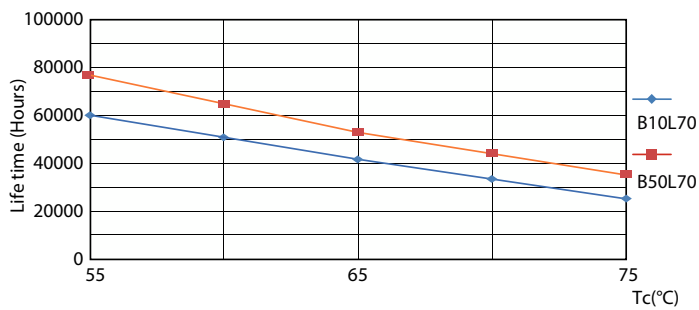

## Levensduur

Lumen Maintenance Diagram - MAS LEDtube HF 1500mm UO 24W865 T8

LEDtube-75K-5575-FailureRate-LED

Lumen Maintenance Diagram - MAS LEDtube HF 1500mm UO 24W865 T8

Life Expectancy Diagram

LifetimeVsTc