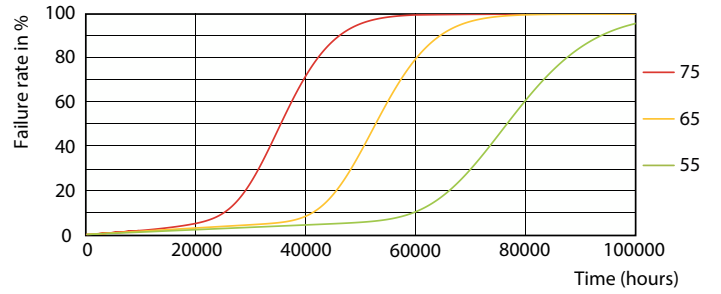

MASTER LED-buis InstantFit HF T8

Levensduur

Lumen Maintenance Diagram - MAS LEDtube HF 1500mm UO 24W865 T8