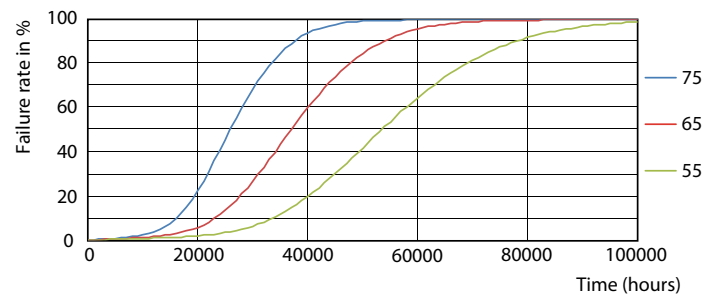

Light Distribution Diagram - CorePro LEDtube 1200mm UO 17.7W 830 T8

Spectral Power Distribution Colour - CorePro LEDtube 1200mm UO 17.7W 830 T8

Levensduur

Life Expectancy Diagram

FailureRate

CorePro LEDtube EM/Mains T8