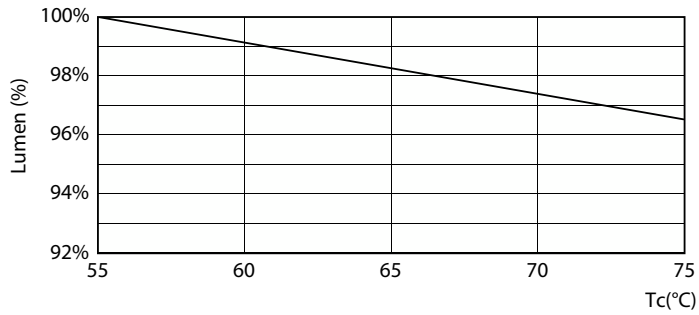

CorePro LEDtube EM/Mains T8

Levensduur

Lumen Maintenance Diagram - CorePro LEDtube 1200mm UO 17.7W 830 T8