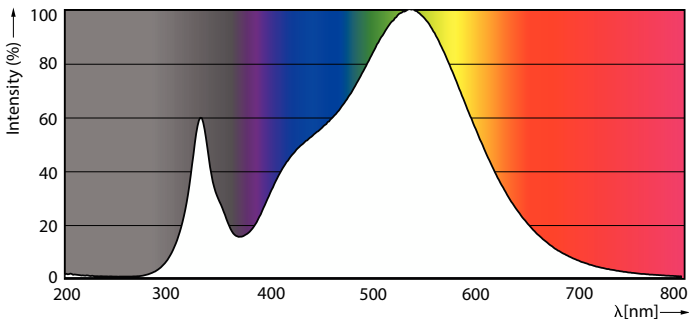

General uniform lighting - CorePro LEDtube 1200mm UO 17.7W 830 T8

Spectral Power Distribution Colour - CorePro LEDtube 1200mm UO 17.7W 830 T8