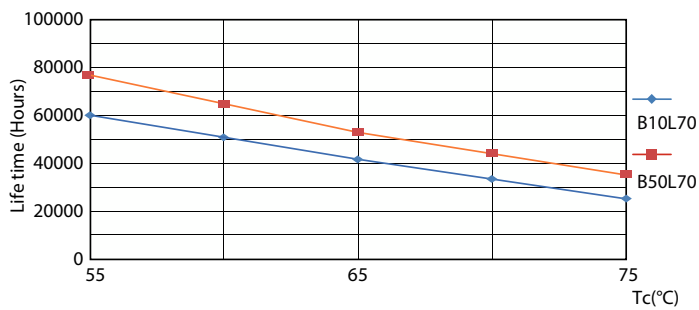

## Levensduur

Lumen Maintenance Diagram - MAS LEDtube HF 1500mm UO 24W830 T8

LEDtube-75K-5575-FailureRate-LED

Lumen Maintenance Diagram - MAS LEDtube HF 1500mm UO 24W830 T8

Life Expectancy Diagram

LifetimeVsTc