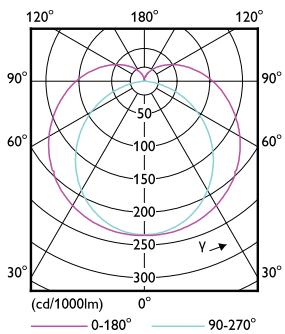

Light Distribution Diagram - MAS LEDtube HF 1500mm UO 24W830 T8