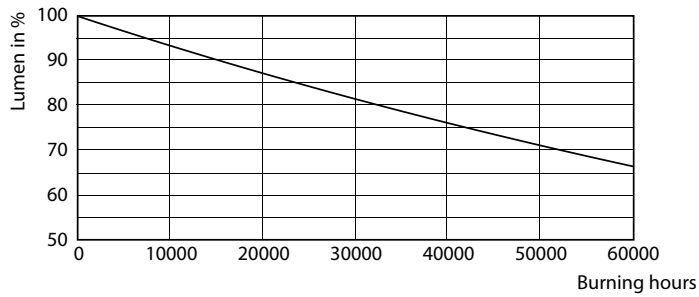

## Levensduur

Lumen Maintenance Diagram - CorePro LEDtube 1200mm HO 18W 840 T8

Life Expectancy Diagram

LifetimeVsTc

FailureRate

Lumen Maintenance Diagram - CorePro LEDtube 1200mm HO 18W 840 T8