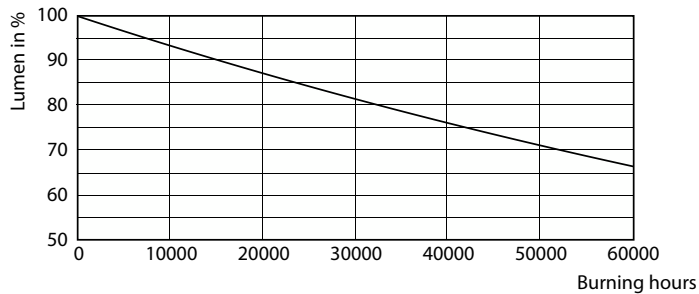

## Levensduur

Lumen Maintenance Diagram - CorePro LEDtube 1500mm HO 24W 840 T8

Life Expectancy Diagram

LifetimeVsTc

FailureRate

Lumen Maintenance Diagram - CorePro LEDtube 1500mm HO 24W 840 T8