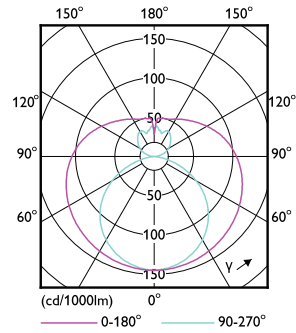

Light Distribution Diagram - CorePro LEDtube 1500mm HO 24W 840 T8