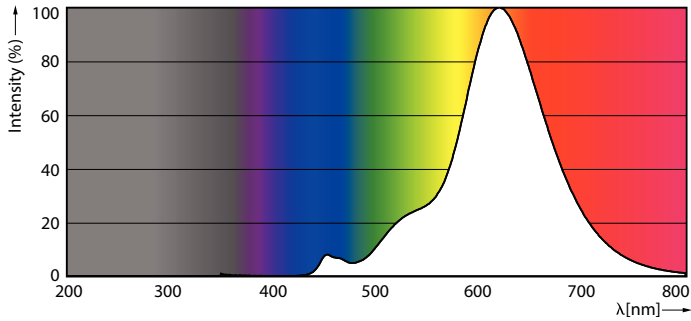

Klassieke filament LEDbulb

Fotometrische gegevens

Spectral Power Distribution Colour - LED classic 25W G93 E27 GOLD SP D SRT4