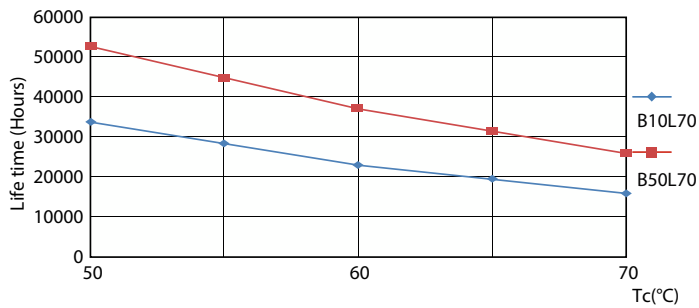

Light Distribution Diagram - CorePro LEDtube 600mm 8W 830 T8

General uniform lighting - CorePro LEDtube 600mm 8W 830 T8

CorePro LED-buis EM/Mains T8

Levensduur

Life Expectancy Diagram

FailureRate

LifetimeVsTc