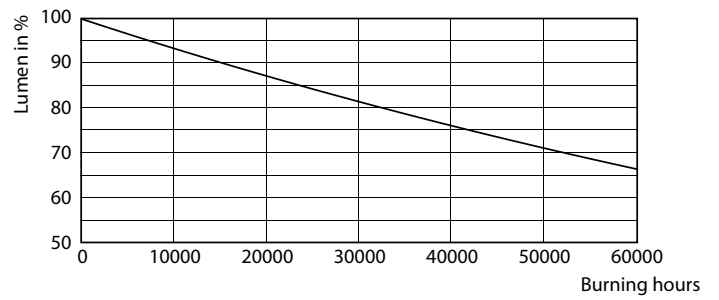

Light Distribution Diagram - CorePro LEDtube 600mm 8W 830 T8

General uniform lighting - CorePro LEDtube 600mm 8W 830 T8

CorePro LED-buis EM/Mains T8

Levensduur

Life Expectancy Diagram

FailureRate

LifetimeVsTc