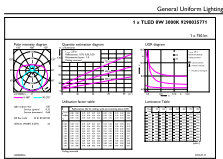

General uniform lighting - CorePro LEDtube 600mm 8W 830 T8