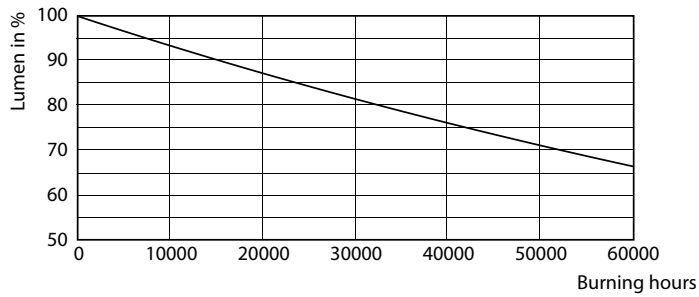

FailureRate

Lumen Maintenance Diagram - CorePro LEDtube 1200mm 15.5W 830 T8