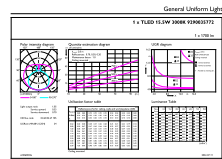

General uniform lighting - CorePro LEDtube 1200mm 15.5W 830 T8