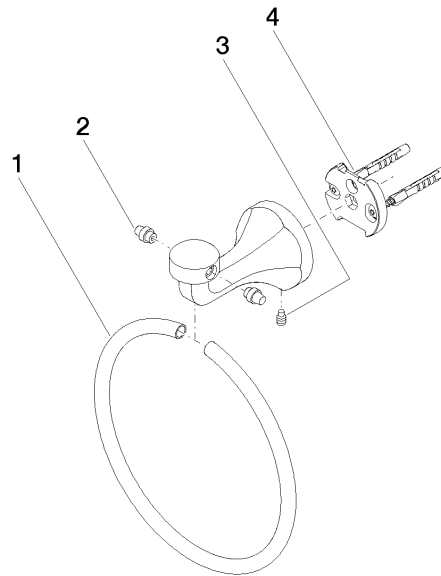

83 200 361 Product version from 7/3/2016

- width 185mm
- rosette Ø 60 mm
- 97mm projection

	Brushed Platinum	83 200 361-06
	Chrome	83 200 361-00
	Platinum	83 200 361-08
	Durabress (23kt Gold)	83 200 361-09
	Brushed Durabress (23kt Gold)	83 200 361-28
	Brushed Gold (PVD)	83 200 361-37
	Brushed Dark Brass (PVD)	83 200 361-39
	Brushed Bronze (PVD)	83 200 361-42
	Brushed Dark Platinum	83 200 361-99

83 200 361 Product version from 7/3/2016

mm [inches]

83 200 361 Product version from 7/3/2016

Parts for other finishes can be found here: [Chrome](#)

### Spare parts list

No.	Item Number	Name	Quantity used	Delivery time
3	04 31 11 140 00 90	Mounting Threaded pin M6 x 10 mm -	1.00	14
4	05 17 97 507 00 90	Attachment set 52 x 45 x 70 mm -	1.00	14
1	08 18 80 503-06	Holder Ø 185 x 10 mm - Brushed Platinum	1.00	-
Spare part can no longer be ordered, please order the replacement item				
2	08 31 20 550 90	Plug for towel ring -	2.00	14