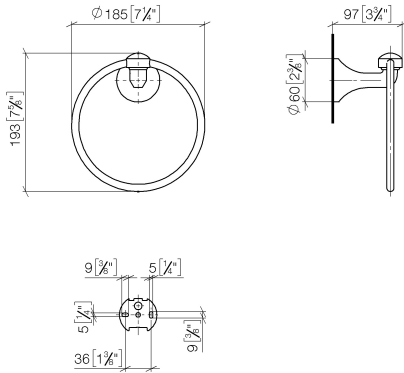

83 200 361 Product version from 7/3/2016

- width 185mm
- rosette Ø 60 mm
- 97mm projection

	Brushed Platinum	83 200 361-06
	Chrome	83 200 361-00
	Platinum	83 200 361-08
	Durabress (23kt Gold)	83 200 361-09
	Brushed Durabress (23kt Gold)	83 200 361-28
	Brushed Gold (PVD)	83 200 361-37
	Brushed Dark Brass (PVD)	83 200 361-39
	Brushed Bronze (PVD)	83 200 361-42
	Brushed Dark Platinum	83 200 361-99

83 200 361 Product version from 7/3/2016

mm [inches]

83 200 361 Product version from 7/3/2016

Parts for other finishes can be found here: [Chrome](#)

### Spare parts list

No.	Item Number	Name	Quantity used	Delivery time
3	04 31 11 140 00 90	Mounting Threaded pin M6 x 10 mm -	1.00	14
4	05 17 97 507 00 90	Attachment set 52 x 45 x 70 mm -	1.00	14
1	08 18 80 503-06	Holder Ø 185 x 10 mm - Brushed Platinum	1.00	-
Spare part can no longer be ordered, please order the replacement item				
2	08 31 20 550 90	Plug for towel ring -	2.00	14