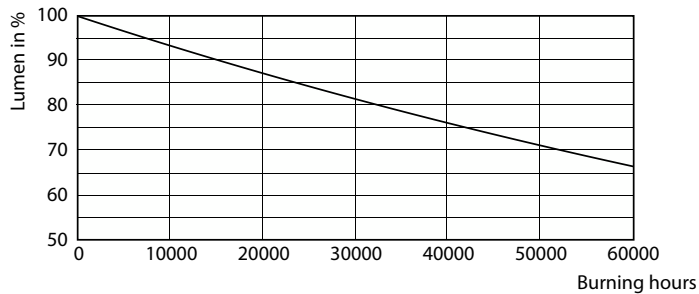

## Levensduur

Lumen Maintenance Diagram - CorePro LEDtube 1500mm 20W 830 T8

Life Expectancy Diagram

LifetimeVsTc

FailureRate

Lumen Maintenance Diagram - CorePro LEDtube 1500mm 20W 830 T8