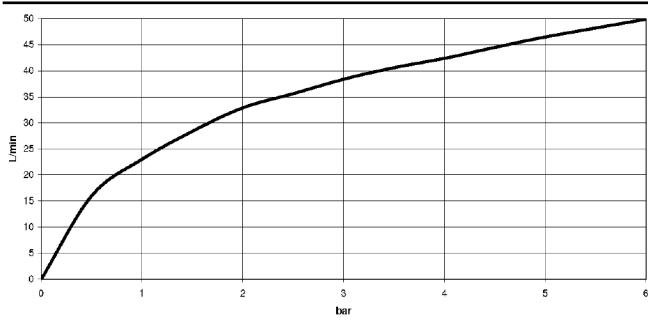

22 900 361 Product version up to 5/1/2024

- rosette Ø 60 mm
- porcelain insert HOT

	Brushed Dark Platinum	22 900 361-99
	Chrome	22 900 361-00
	Brushed Platinum	22 900 361-06
	Platinum	22 900 361-08
	Durabrand (23kt Gold)	22 900 361-09
	Brushed Durabrand (23kt Gold)	22 900 361-28
	Brushed Gold (PVD)	22 900 361-37
	Brushed Dark Brass (PVD)	22 900 361-39
	Brushed Bronze (PVD)	22 900 361-42
	Brushed Dark Bronze (PVD)	22 900 361-43

22 900 361 Product version up to 5/1/2024

mm [inches]

**Flow rate chart**

22 900 361 Product version up to 5/1/2024

Parts for other finishes can be found here: [Chrome](#)