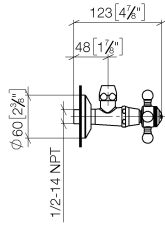

22 900 361 Product version up to 5/1/2024

- rosette Ø 60 mm
- porcelain insert HOT

	Brushed Dark Platinum	22 900 361-99
	Chrome	22 900 361-00
	Brushed Platinum	22 900 361-06
	Platinum	22 900 361-08
	Durabrand (23kt Gold)	22 900 361-09
	Brushed Durabrand (23kt Gold)	22 900 361-28
	Brushed Gold (PVD)	22 900 361-37
	Brushed Dark Brass (PVD)	22 900 361-39
	Brushed Bronze (PVD)	22 900 361-42
	Brushed Dark Bronze (PVD)	22 900 361-43

22 900 361 Product version up to 5/1/2024

mm [inches]

**Flow rate chart**

22 900 361 Product version up to 5/1/2024

Parts for other finishes can be found here: [Chrome](#)

### Spare parts list

No.	Item Number	Name	Quantity used	Delivery time
9	09 26 01 011 90	Cover Porcelain insert plate HOT -	1.00	14
7	09 20 36 002-99	Handle Ø 29,5 x 30 mm - Brushed Dark Platinum	1.00	40
2	90 23 30 040 00-99	Union piece - Brushed Dark Platinum	1.00	40
10	09 20 36 005-99	Handle Ø 28 x 7 mm - Brushed Dark Platinum	1.00	40
5	04 20 36 002 07-99	Handle Hot - Brushed Dark Platinum	1.00	40
1	04 27 01 003 00-99	Rosette Ø 60 x 15 mm - Brushed Dark Platinum	1.00	40
6	09 20 36 004-99	Handle 15 x 15 x 28 mm - Brushed Dark Platinum	4.00	40
3	90 90 03 023 01 90	Head part Grease chamber 1/2" -	1.00	14
8	09 20 83 006 90	Handle Ø 21 x 7,5 mm -	1.00	14
4	09 21 02 055-99	Cover 24 x 29 x 30 mm - Brushed Dark Platinum	1.00	40
11	04 30 30 029 00 90	Mounting theft-proof -	1.00	14