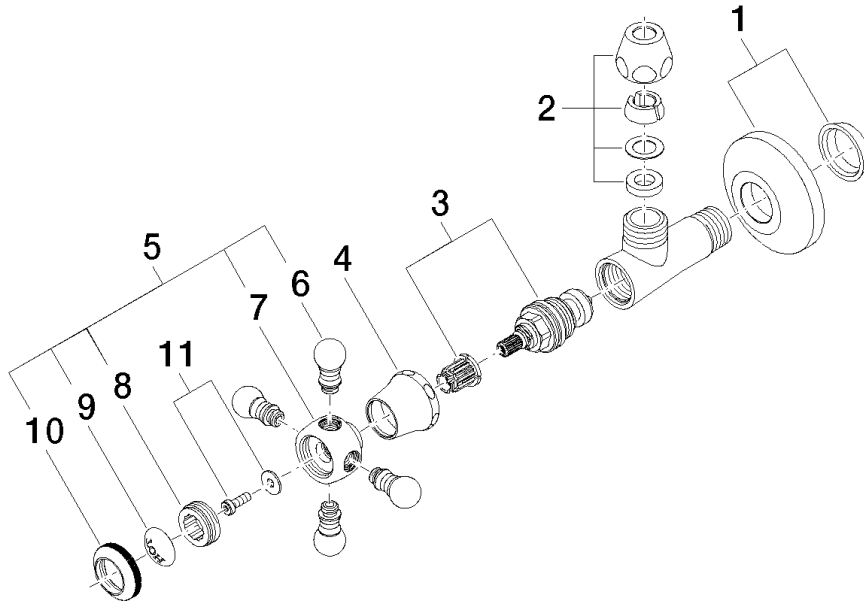

22 900 361 Product version up to 5/1/2024

- rosette Ø 60 mm
- porcelain insert HOT

	Brushed Dark Platinum	22 900 361-99
	Chrome	22 900 361-00
	Brushed Platinum	22 900 361-06
	Platinum	22 900 361-08
	Durabrand (23kt Gold)	22 900 361-09
	Brushed Durabrand (23kt Gold)	22 900 361-28
	Brushed Gold (PVD)	22 900 361-37
	Brushed Dark Brass (PVD)	22 900 361-39
	Brushed Bronze (PVD)	22 900 361-42
	Brushed Dark Bronze (PVD)	22 900 361-43

22 900 361 Product version up to 5/1/2024

mm [inches]

**Flow rate chart**

22 900 361 Product version up to 5/1/2024

Parts for other finishes can be found here: [Chrome](#)

### Spare parts list

No.	Item Number	Name	Quantity used	Delivery time
9	09 26 01 011 90	Cover Porcelain insert plate HOT -	1.00	14
7	09 20 36 002-99	Handle Ø 29,5 x 30 mm - Brushed Dark Platinum	1.00	40
2	90 23 30 040 00-99	Union piece - Brushed Dark Platinum	1.00	40
10	09 20 36 005-99	Handle Ø 28 x 7 mm - Brushed Dark Platinum	1.00	40
5	04 20 36 002 07-99	Handle Hot - Brushed Dark Platinum	1.00	40
1	04 27 01 003 00-99	Rosette Ø 60 x 15 mm - Brushed Dark Platinum	1.00	40
6	09 20 36 004-99	Handle 15 x 15 x 28 mm - Brushed Dark Platinum	4.00	40
3	90 90 03 023 01 90	Head part Grease chamber 1/2" -	1.00	14
8	09 20 83 006 90	Handle Ø 21 x 7,5 mm -	1.00	14
4	09 21 02 055-99	Cover 24 x 29 x 30 mm - Brushed Dark Platinum	1.00	40
11	04 30 30 029 00 90	Mounting theft-proof -	1.00	14