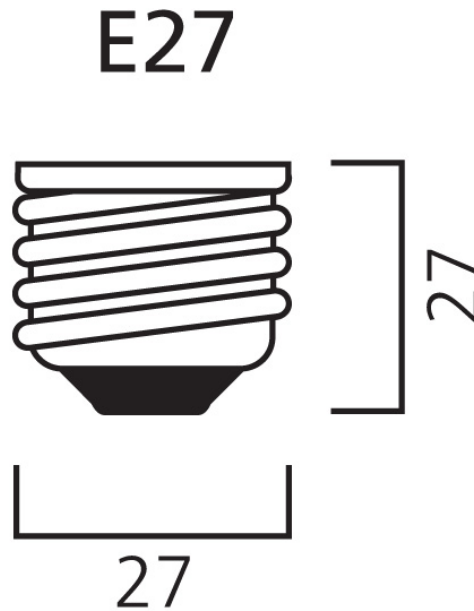

Product Overview

Product name	ToLEDo BALL V6 250LM 827 E27 SL
Technology	LED
Watt (Rated) (W)	3
Cap/Base	E27
Fixture rating	Open
E-number FI	4740201
E-number SE	8359540
Colour temperature (K)	2700
CRI (Ra)	80
Wattage (W)	3
Product EAN number	5410288269498
Warranty	3 years

Technical drawings

Data table

GENERAL DATA

Product name	ToLEDo BALL V6 250LM 827 E27 SL
Technology	LED
Watt (Rated) (W)	3
Cap/Base	E27
Fixture rating	Open
Performance ambient temperature Tq (°C)	25
E-number FI	4740201
E-number SE	8359540
Warranty	3 years

Average life (Rated) (h)	15000
--------------------------	-------

PHYSICAL DATA

Nominal Product Length (mm)	77
Nominal Product Diameter (mm)	45
Weight (kg)	0.045

PACKAGING

Single packaging type	Carton
Product EAN number	5410288269498
Packaging single width (cm)	4.8
Packaging single depth (cm)	4.8
DUN14 (inner)	25410288269492
Units per inner package	6
Packaging inner length / height (cm)	19.4
Packaging inner width (cm)	14.1
Packaging inner depth (cm)	13.0
DUN14 (outer)	15410288269495