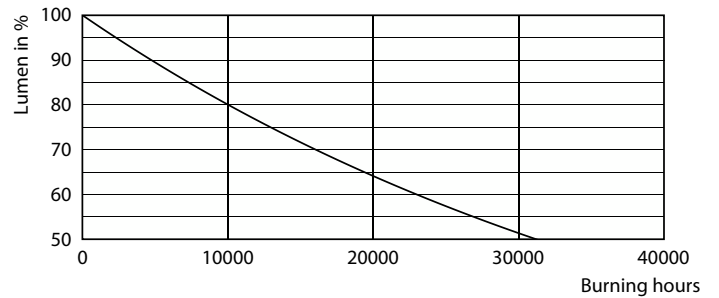

Lumen Maintenance Diagram - CorePro LEDBulbND 200W E27 A95 865 FR
G