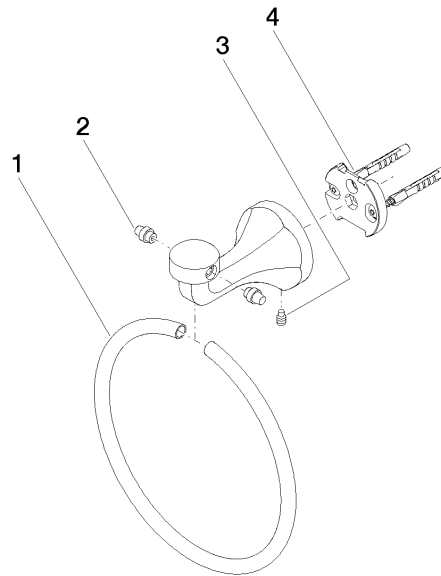

83 200 361 Product version from 7/3/2016

- width 185mm
- rosette Ø 60 mm
- 97mm projection

	Brushed Dark Platinum	83 200 361-99
	Chrome	83 200 361-00
	Brushed Platinum	83 200 361-06
	Platinum	83 200 361-08
	Durabass (23kt Gold)	83 200 361-09
	Brushed Durabass (23kt Gold)	83 200 361-28
	Brushed Gold (PVD)	83 200 361-37
	Brushed Dark Brass (PVD)	83 200 361-39
	Brushed Bronze (PVD)	83 200 361-42

83 200 361 Product version from 7/3/2016

mm [inches]

83 200 361 Product version from 7/3/2016

Parts for other finishes can be found here: [Chrome](#)

Spare parts list

No.	Item Number	Name	Quantity used	Delivery time
1	08 18 80 503-99	Holder Ø 185 x 10 mm - Brushed Dark Platinum	1.00	40
3	04 31 11 140 00 90	Mounting Threaded pin M6 x 10 mm -	1.00	14
4	05 17 97 507 00 90	Attachment set 52 x 45 x 70 mm -	1.00	14
2	08 31 20 550 90	Plug for towel ring -	2.00	14