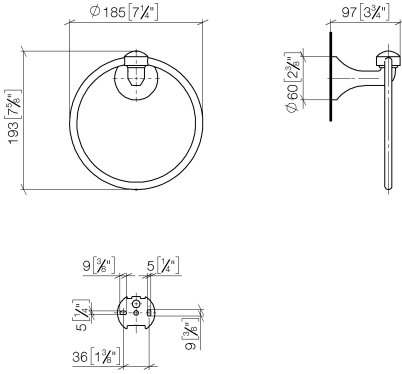

83 200 361 Product version from 7/3/2016

- width 185mm
- rosette Ø 60 mm
- 97mm projection

	Brushed Dark Platinum	83 200 361-99
	Chrome	83 200 361-00
	Brushed Platinum	83 200 361-06
	Platinum	83 200 361-08
	Durabass (23kt Gold)	83 200 361-09
	Brushed Durabass (23kt Gold)	83 200 361-28
	Brushed Gold (PVD)	83 200 361-37
	Brushed Dark Brass (PVD)	83 200 361-39
	Brushed Bronze (PVD)	83 200 361-42

83 200 361 Product version from 7/3/2016

mm [inches]

83 200 361 Product version from 7/3/2016

Parts for other finishes can be found here: [Chrome](#)

Spare parts list

No.	Item Number	Name	Quantity used	Delivery time
1	08 18 80 503-99	Holder Ø 185 x 10 mm - Brushed Dark Platinum	1.00	40
3	04 31 11 140 00 90	Mounting Threaded pin M6 x 10 mm -	1.00	14
4	05 17 97 507 00 90	Attachment set 52 x 45 x 70 mm -	1.00	14
2	08 31 20 550 90	Plug for towel ring -	2.00	14