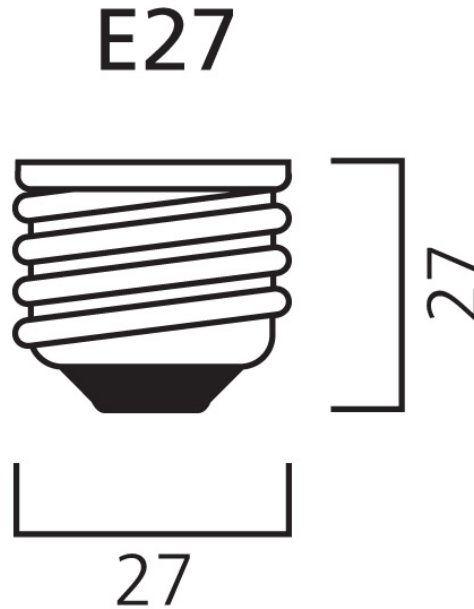

Product Overview

Product name	ToLEDo BALL V4 DIM FROSTED 470LM E27 SL
Technology	LED
Watt (Rated) (W)	5.6
Cap/Base	E27
Fixture rating	Open
E-number FI	4740204
E-number SE	8296546
Colour temperature (K)	2700
CRI (Ra)	80
Wattage (W)	5.6
Product EAN number	5410288269474
Warranty	3 years

Technical drawings

Data table

GENERAL DATA

Product name	ToLEDo BALL V4 DIM FROSTED 470LM E27 SL
Technology	LED
Watt (Rated) (W)	5.6
Cap/Base	E27
Fixture rating	Open
Performance ambient temperature Tq (°C)	25
E-number FI	4740204
E-number SE	8296546
Warranty	3 years

LIFETIME DATA

Average life (Rated) (h)	15000
--------------------------	-------

PHYSICAL DATA

Nominal Product Length (mm)	78
Nominal Product Diameter (mm)	45
Weight (kg)	0.043

PACKAGING

Single packaging type	Carton
Product EAN number	5410288269474
Packaging single width (cm)	4.9
Packaging single depth (cm)	4.9
Units per inner package	6
Packaging inner length / height (cm)	15.3
Packaging inner width (cm)	12.7
Packaging inner depth (cm)	10.6
DUN14 (outer)	15410288269471
Packaging outer length / height (cm)	55.3