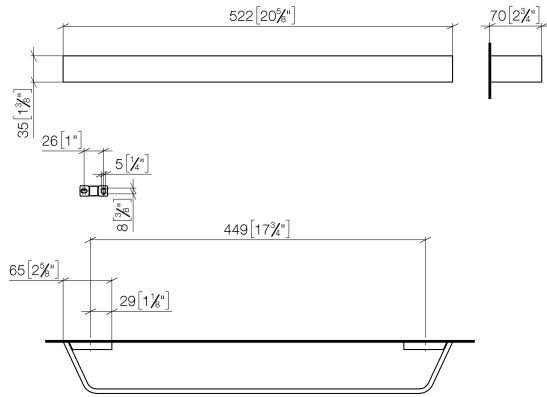

CL.1 Towel bar - Brushed Dark Platinum

CL.1

83 045 705 Product version from 3/9/2015

- gauge 449 mm
- width 523mm
- height 35 mm
- 70mm projection

	Brushed Dark Platinum	83 045 705-99
	Chrome	83 045 705-00
	Brushed Platinum	83 045 705-06
	Dark Chrome	83 045 705-19
	Brushed Light Gold (PVD)	83 045 705-27
	Brushed Champagne (22kt Gold)	83 045 705-46
	Champagne (22kt Gold)	83 045 705-47

83 045 705 Product version from 3/9/2015

mm [inches]

83 045 705 Product version from 3/9/2015

Parts for other finishes can be found here: [Chrome](#)

Spare parts list

No.	Item Number	Name	Quantity used	Delivery time
4	08 17 70 551-99	Holder for towel rail Rod 523 x 35 x 70 mm - Brushed Dark Platinum	1.00	40
5	08 17 70 501-99	Holder Wall bracket right 60 x 12 x 35 mm - Brushed Dark Platinum	1.00	40
1	05 17 20 758 00 90	Attachment set 37 x 14 x 65 mm -	2.00	14
6	04 31 11 113 00 90	Mounting Threaded pin M5 x 12 mm -	2.00	14
3	08 17 70 500-99	Holder Wall bracket left 60 x 12 x 35 mm - Brushed Dark Platinum	1.00	40
2	09 30 30 191 90	Mounting Cylinder head screw with hexagon socket M3 x 5 mm -	6.00	14