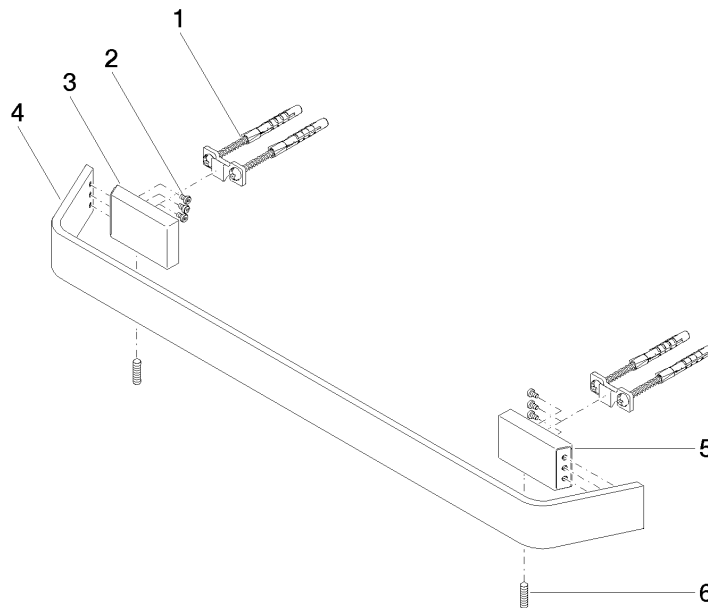

CL.1 Towel bar - Brushed Dark Platinum

CL.1

83 045 705 Product version from 3/9/2015

- gauge 449 mm
- width 523mm
- height 35 mm
- 70mm projection

	Brushed Dark Platinum	83 045 705-99
	Chrome	83 045 705-00
	Brushed Platinum	83 045 705-06
	Dark Chrome	83 045 705-19
	Brushed Light Gold (PVD)	83 045 705-27
	Brushed Champagne (22kt Gold)	83 045 705-46
	Champagne (22kt Gold)	83 045 705-47

83 045 705 Product version from 3/9/2015

mm [inches]

83 045 705 Product version from 3/9/2015

Parts for other finishes can be found here: [Chrome](#)

Spare parts list

No.	Item Number	Name	Quantity used	Delivery time
4	08 17 70 551-99	Holder for towel rail Rod 523 x 35 x 70 mm - Brushed Dark Platinum	1.00	40
5	08 17 70 501-99	Holder Wall bracket right 60 x 12 x 35 mm - Brushed Dark Platinum	1.00	40
1	05 17 20 758 00 90	Attachment set 37 x 14 x 65 mm -	2.00	14
6	04 31 11 113 00 90	Mounting Threaded pin M5 x 12 mm -	2.00	14
3	08 17 70 500-99	Holder Wall bracket left 60 x 12 x 35 mm - Brushed Dark Platinum	1.00	40
2	09 30 30 191 90	Mounting Cylinder head screw with hexagon socket M3 x 5 mm -	6.00	14