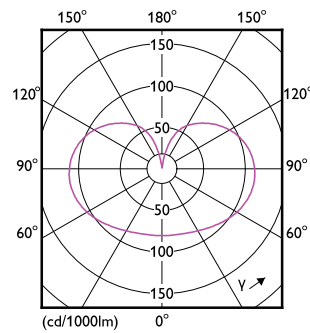

Light Distribution Diagram - CorePro LEDBulbND 150W E27 A67 840 FR G