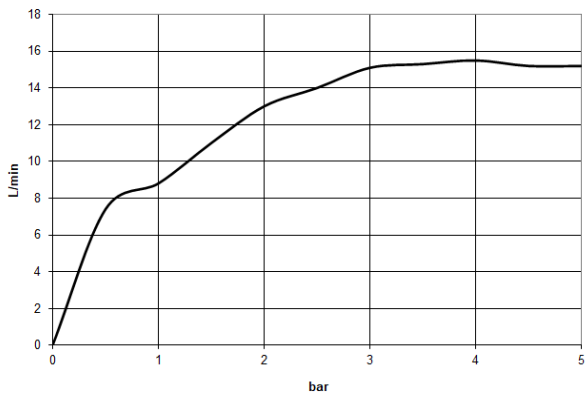

27 803 660 Product version from 8/1/2018 to 6/3/2020

- COMPACT RAIN, max. flow rate 15 l/min (at 3 bar)
- three settings: normal flow, soft flow, massage flow
- with anti-scale system
- 3/8" shower outlet
- metal shower hose 1250mm with integrated anti-twist protection
- rosette Ø 60 mm
- 1/2" connection
- Function from: 7 l/min

Intrinsic protection against back flow.

Recommended miscellaneous

- Concealed wall elbow -**
- min. recess depth 90 mm
  - max. recess depth 163 mm

35 085 970 90

Recommended miscellaneous

- Concealed wall elbow -**
- min. recess depth 90 mm
  - max. recess depth 163 mm

35 085 970 90

27 803 660 Product version from 8/1/2018 to 6/3/2020

mm [inches]

Flow rate chart

Codes & Standards

DIN 4109

EN 1717

ISO 3822