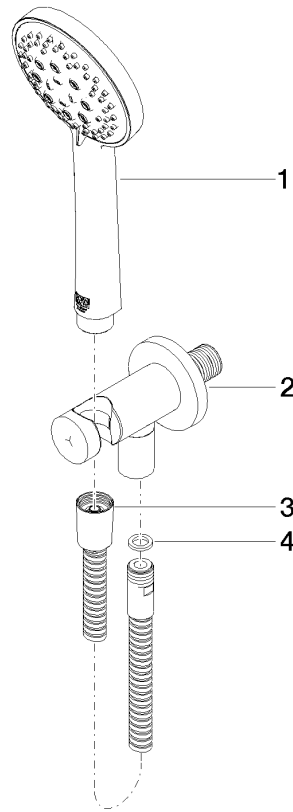

27 803 660 Product version from 8/1/2018 to 6/3/2020

- COMPACT RAIN, max. flow rate 15 l/min (at 3 bar)
- three settings: normal flow, soft flow, massage flow
- with anti-scale system
- 3/8" shower outlet
- metal shower hose 1250mm with integrated anti-twist protection
- rosette Ø 60 mm
- 1/2" connection
- Function from: 7 l/min

Intrinsic protection against back flow.

Recommended miscellaneous

- Concealed wall elbow -**
- min. recess depth 90 mm
  - max. recess depth 163 mm

35 085 970 90

Recommended miscellaneous

- Concealed wall elbow -**
- min. recess depth 90 mm
  - max. recess depth 163 mm

## Hand shower set with integrated shower holder - Platinum

SERIES SPECIFIC

27 803 660 Product version from 8/1/2018 to 6/3/2020

### Certificates and sustainability

LGA\_29

Belgaqua\_24-007-2 LGA\_29

WRAS\_250402

27 803 660 Product version from 8/1/2018 to 6/3/2020

Spare parts list

No.	Item Number	Name	Quantity used	Delivery time
2	28 490 660-08	Wall elbow with integrated shower holder - Platinum	1.00	54
3	90 30 02 072 00-08	Metal shower hose 1/2" x 3/8" x 1250 mm - Platinum	1.00	54
1	28 014 979-08	Hand shower 7.6 l/min - Platinum	1.00	-
Spare part can no longer be ordered, please order the replacement item				
	28018979-08	Hand shower 100 mm - Platinum		
4	90 14 20 026 00 90	Washer 14 x 8 x 2 mm Centellen WS 3820 -	1.00	14