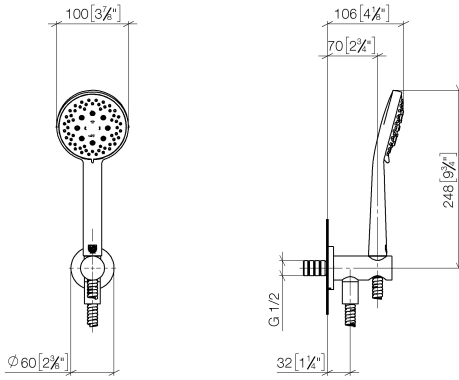

27 803 660 Product version from 8/1/2018 to 6/3/2020

- COMPACT RAIN, max. flow rate 15 l/min (at 3 bar)
- three settings: normal flow, soft flow, massage flow
- with anti-scale system
- 3/8" shower outlet
- metal shower hose 1250mm with integrated anti-twist protection
- rosette Ø 60 mm
- 1/2" connection
- Function from: 7 l/min

Intrinsic protection against back flow.

Recommended miscellaneous

- Concealed wall elbow -**
- min. recess depth 90 mm
  - max. recess depth 163 mm

35 085 970 90

Recommended miscellaneous

- Concealed wall elbow -**
- min. recess depth 90 mm
  - max. recess depth 163 mm

35 085 970 90

27 803 660 Product version from 8/1/2018 to 6/3/2020

mm [inches]

Flow rate chart

Codes & Standards

DIN 4109

EN 1717

ISO 3822

### Certificates and sustainability

LGA\_29

Belgaqua\_24-007-2 LGA\_29

WRAS\_250402

27 803 660 Product version from 8/1/2018 to 6/3/2020

Spare parts list

No.	Item Number	Name	Quantity used	Delivery time
2	28 490 660-08	Wall elbow with integrated shower holder - Platinum	1.00	54
3	90 30 02 072 00-08	Metal shower hose 1/2" x 3/8" x 1250 mm - Platinum	1.00	54
1	28 014 979-08	Hand shower 7.6 l/min - Platinum	1.00	-
Spare part can no longer be ordered, please order the replacement item				
	28018979-08	Hand shower 100 mm - Platinum		
4	90 14 20 026 00 90	Washer 14 x 8 x 2 mm Centellen WS 3820 -	1.00	14