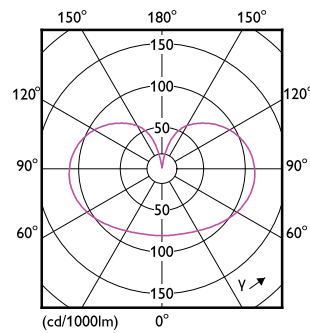

Light Distribution Diagram - CorePro LEDBulbND 150W E27 A67 827 FR G