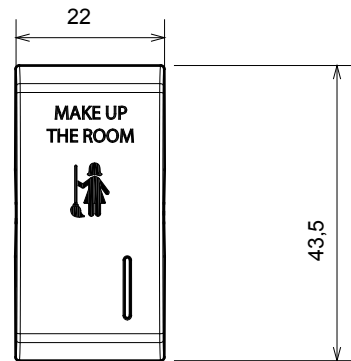

DIMENSIONAL

TECHNICAL SYMBOLOGY

STANDARDS/APPROVALS