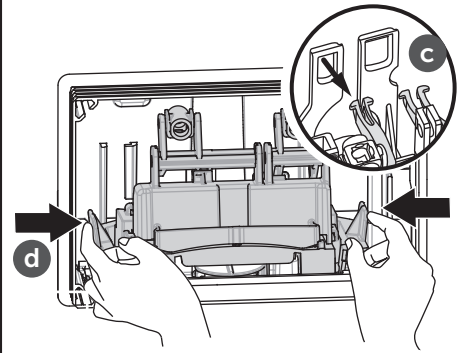

6

i

i

i

4.5L

6L

PRESS

Ideal Standard International NV
 Corporate Village – Gent Building
 Da Vincilaan 2
 B1935 – Zaventem
 Belgium