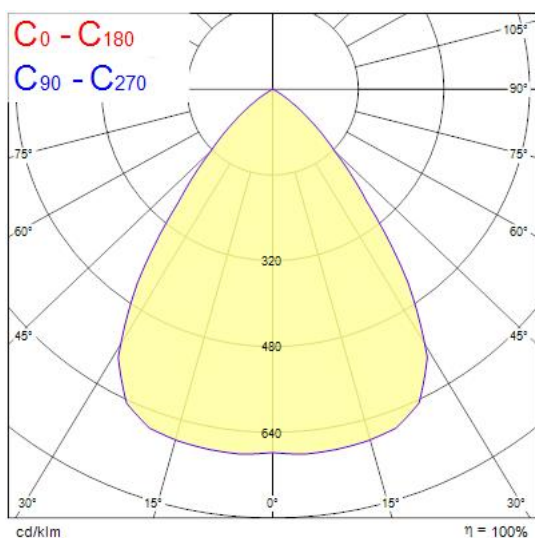

Concord

Solstice 200 2400lm 940 SSC SB
2070242

IP rating	IP40/20
IK rating	IK02
Product EAN number	5025768702428
Warranty	5 years

Photometry