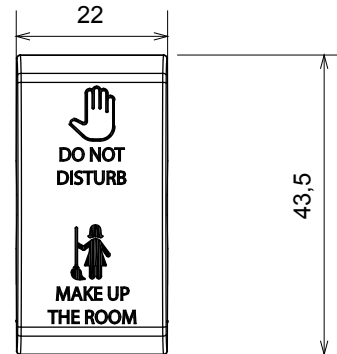

Wide range of control devices, sockets for power supply (conforming to national and international standards) signal pick-up, climate control, comfort management, technical alarm signalling and emergency lighting management. The ChoruSmart modular devices are available in five colours, glossy white, satin white, natural beige, satin black and lacquered titanium and in various sizes from 1/2, 1, 2 and 3 modules. Thanks to the mounting supports for rectangular, square and round boxes, endless combinations can be created with the ChoruSmart range of plates.

Category	Replaceable button key	Button key	Neutral
Symbol	DND+MUR	Colour	Natural satin beige
Standard	EN 60669-1	Thermo-pressure with ball	125 °C
Glow Wire Test	850 °C	No. modules	1
Electrocod	140		

DIMENSIONAL