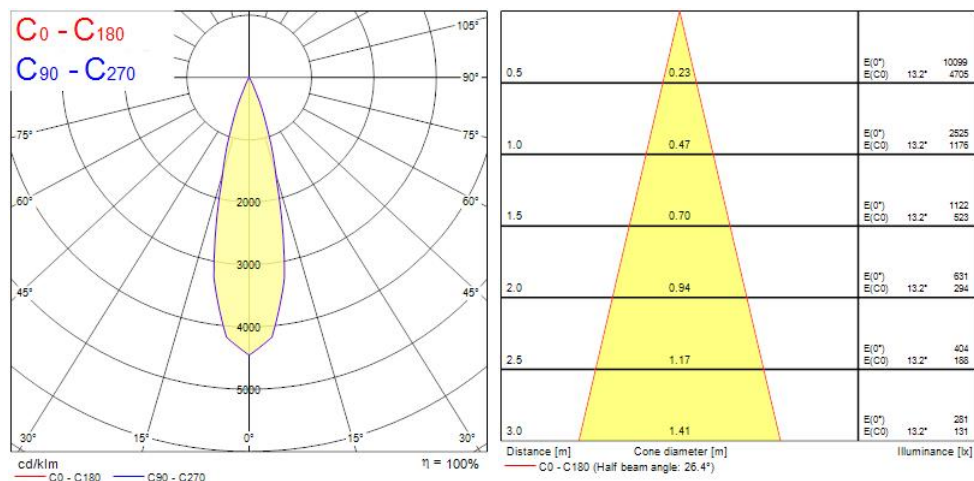

Concord

MYRIAD ADJ ROUND WHITE 2700K DALI WHITE BZ 2058030

Warranty

5 years

Photometry