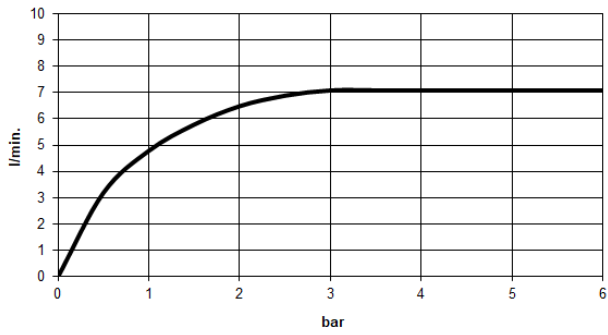

Recommended miscellaneous

- Concealed wall elbow -** 35 085 970 90
- min. recess depth 90 mm
  - max. recess depth 163 mm

28 504 670 Product version from 6/30/2015

mm [inches]

Flow rate chart

Codes & Standards