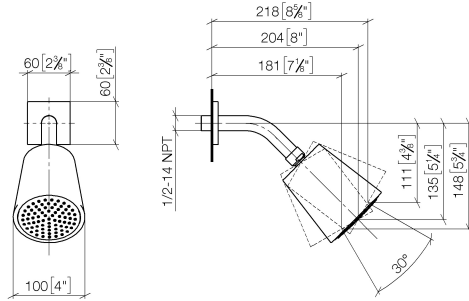

28 504 670 Product version from 6/30/2015

- spray head Ø 100mm
- PURIFY RAIN, max. flow rate 7 l/min (at 3 bar)
- Function from: 6 l/min
- with anti-scale system

**Technical data:**

- 180-210mm projection
- ball-joint pivotable through 30°
- rosette 60 x 60 mm
- 1/2" connection

Recommended miscellaneous

- Concealed wall elbow -** 35 085 970 90
- min. recess depth 90 mm
  - max. recess depth 163 mm

28 504 670 Product version from 6/30/2015

mm [inches]

Flow rate chart

Codes & Standards

| No. | Item Number        | Name  | Quantity used | Delivery time |
|-----|--------------------|---|---------------|---------------|
| 2   | 09 31 11 048 90    | Mounting Threaded pin with hexagon socket with point<br>M4 x 8 mm - | 1.00          | 14            |
| 4   | 09 11 03 011-99    | Connection 140 x 65 x 21 mm - Brushed Dark Platinum                 | 1.00          | 40            |
| 1   | 09 27 98 003-99    | Rosette 60 x 60 x 9 x Ø 24 mm - Brushed Dark Platinum               | 1.00          | 40            |
| 5   | 90 12 05 054 00-99 | Spray Overhead shower Ø 141 x 178 mm - Brushed<br>Dark Platinum     | 1.00          | 40            |
| 3   | 09 14 10 098 90    | O-Ring 22,0 x 1,6 mm -  | 1.00          | 14            |
| 6   | 90 14 20 002 00 90 | Washer 18,5 x 12,0 x 2,0 mm -                                       | 1.00          | 14            |
| 7   | 09 23 01 086 90    | Flow limiter beige 7,6 l/min. -                                     | 1.00          | 14            |