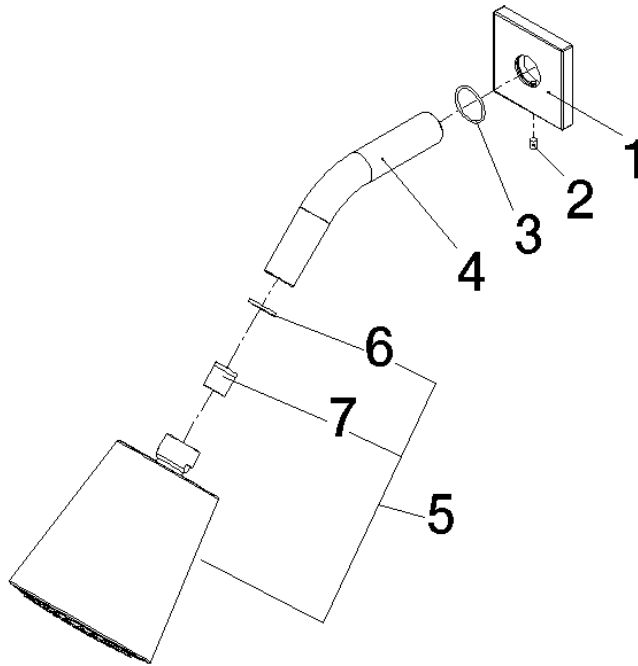

28 504 670 Product version from 6/30/2015

- spray head Ø 100mm
- PURIFY RAIN, max. flow rate 7 l/min (at 3 bar)
- Function from: 6 l/min
- with anti-scale system

**Technical data:**

- 180-210mm projection
- ball-joint pivotable through 30°
- rosette 60 x 60 mm
- 1/2" connection

Recommended miscellaneous

- Concealed wall elbow -** 35 085 970 90
- min. recess depth 90 mm
  - max. recess depth 163 mm

28 504 670 Product version from 6/30/2015

mm [inches]

Flow rate chart

Codes & Standards

## Shower head - Brushed Dark Platinum

SERIES SPECIFIC

---

28 504 670 Product version from 6/30/2015

Certificates and sustainability

---

LGA\_19

Spare parts list

| No. | Item Number        | Name  | Quantity used | Delivery time |
|-----|--------------------|---|---------------|---------------|
| 2   | 09 31 11 048 90    | Mounting Threaded pin with hexagon socket with point<br>M4 x 8 mm - | 1.00          | 14            |
| 4   | 09 11 03 011-99    | Connection 140 x 65 x 21 mm - Brushed Dark Platinum                 | 1.00          | 40            |
| 1   | 09 27 98 003-99    | Rosette 60 x 60 x 9 x Ø 24 mm - Brushed Dark Platinum               | 1.00          | 40            |
| 5   | 90 12 05 054 00-99 | Spray Overhead shower Ø 141 x 178 mm - Brushed<br>Dark Platinum     | 1.00          | 40            |
| 3   | 09 14 10 098 90    | O-Ring 22,0 x 1,6 mm -  | 1.00          | 14            |
| 6   | 90 14 20 002 00 90 | Washer 18,5 x 12,0 x 2,0 mm -                                       | 1.00          | 14            |
| 7   | 09 23 01 086 90    | Flow limiter beige 7,6 l/min. -                                     | 1.00          | 14            |