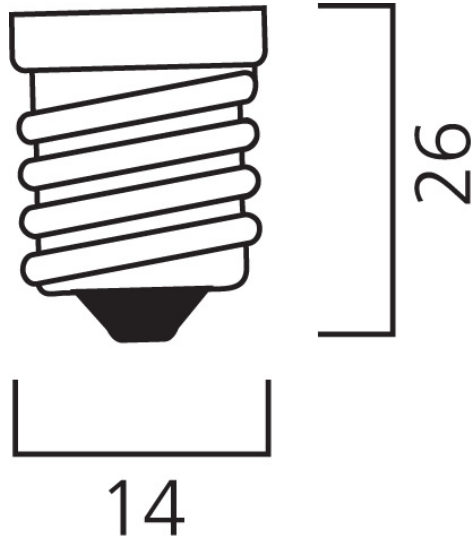

Product Overview

Product name	ToLEDo CANDLE V6 470LM 827 E14 SL
Technology	LED
Watt (Rated) (W)	5
Cap/Base	E14
Fixture rating	Open
E-number FI	4740195
Colour temperature (K)	2700
CRI (Ra)	80
Wattage (W)	5
Product EAN number	5410288269313
Warranty	3 years

Technical drawings

Data table

GENERAL DATA

Product name	ToLEDo CANDLE V6 470LM 827 E14 SL
Technology	LED
Watt (Rated) (W)	5
Cap/Base	E14
Fixture rating	Open
Performance ambient temperature Tq (°C)	25
E-number FI	4740195
Warranty	3 years

OPTICAL DATA

Luminous flux (Rated) (lm)	470
Colour temperature (K)	2700
CRI (Ra)	80

ToLEDo CANDLE V6 470LM 827 E14 SL 0026931

Lumen maintenance at end of nominal life (%)	70
--	----

ELECTRICAL DATA

Wattage (W)	5
Starting time (max) (s)	0.5
Lamp power factor	0.5
Control gear required	No
Inrush Current (A)	3
Nominal Frequency (Hz)	50/60Hz
Max. products per 10A C Breaker	138

LIFETIME DATA

Average life (Rated) (h)	15000
--------------------------	-------

PHYSICAL DATA

Nominal Product Length (mm)	104
Nominal Product Diameter (mm)	35
Weight (kg)	0.061

PACKAGING

Single packaging type	Carton
Product EAN number	5410288269313
Packaging single width (cm)	4.8
Packaging single depth (cm)	4.8
DUN14 (inner)	25410288269317
Units per inner package	6
Packaging inner length / height (cm)	15.0
Packaging inner width (cm)	10.5
Packaging inner depth (cm)	15.3
DUN14 (outer)	15410288269310
Packaging outer length / height (cm)	55.2