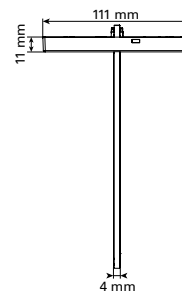

NexiTech LED IP40 Panel ISO EN1838

1

NexiTech LED

2

NexiTech LED

Cabling instructions

See NexiTech LED, 2

3