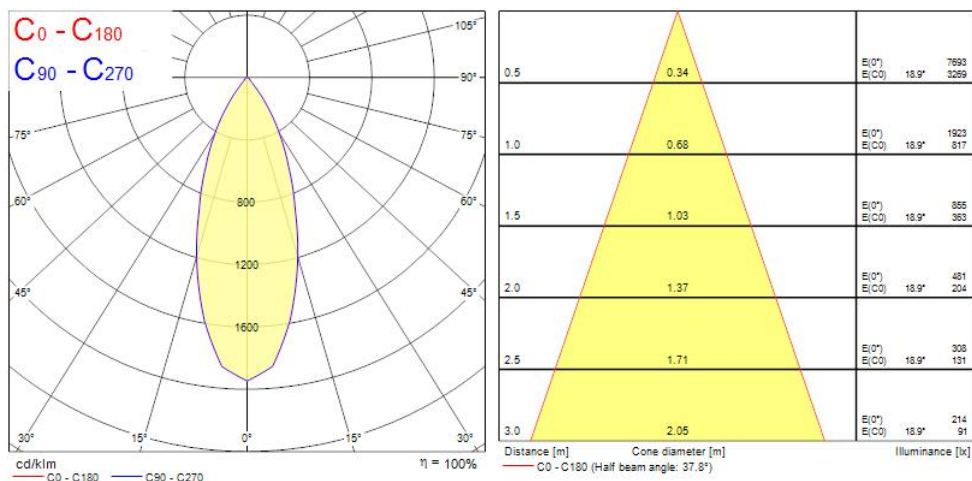

Concord

MYRIAD DECO IP65 FLOOD 3000K DALI WHITE WBEZ 2058873

Product EAN number

5025768588732

Warranty

5 years

Photometry

Technical drawings