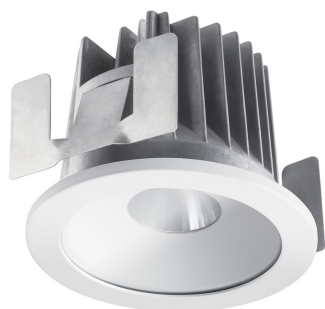

Concord

MYRIAD DECO IP65 FLOOD 3000K DALI WHITE WBEZ 2058873

Features

- MYRD IP FL 3K DALI WHT WBEZ

Product Overview

Product name	MYRIAD DECO IP65 FLOOD 3000K DALI WHITE WBEZ
Technology	LED
Cap/Base	N/A
Housing	Aluminium
Mount	Ceiling recessed mounting
Environment	Interior
Fixture luminous flux (lm)	988
Luminaire efficacy (lm/W)	99
LOR (%)	100
Colour temperature (K)	3000
Light colour	Warm White
CRI (Ra)	90
Colour Variation Initial (SDCM)	3
Photobiological Risk Group	RG1
Total power consumption (W)	10
Electrical protection	Class II
Control gear type	Electronic ballast
Housing colour	White
IP rating	IP65/20
IK rating	IK02

Concord

MYRIAD DECO IP65 FLOOD 3000K DALI WHITE WBEZ 2058873

Product EAN number

5025768588732

Warranty

5 years

Photometry

Technical drawings

Dimensions (mm)

Data table

MYRIAD DECO IP65 FLOOD 3000K DALI WHITE WBEZ 2058873

GENERAL DATA

Product name	MYRIAD DECO IP65 FLOOD 3000K DALI WHITE WBEZ
Technology	LED
Cap/Base	N/A
Housing	Aluminium
Mount	Ceiling recessed mounting
Environment	Interior
Performance ambient temperature Tq (°C)	25
Warranty	5 years