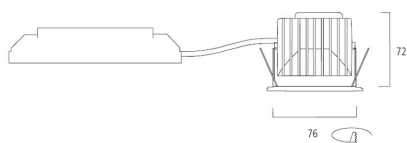

Dimensions (mm)

Data table

MYRIAD DECO IP65 FLOOD 3000K DALI WHITE WBEZ 2058873

GENERAL DATA

Product name	MYRIAD DECO IP65 FLOOD 3000K DALI WHITE WBEZ
Technology	LED
Cap/Base	N/A
Housing	Aluminium
Mount	Ceiling recessed mounting
Environment	Interior
Performance ambient temperature Tq (°C)	25
Warranty	5 years