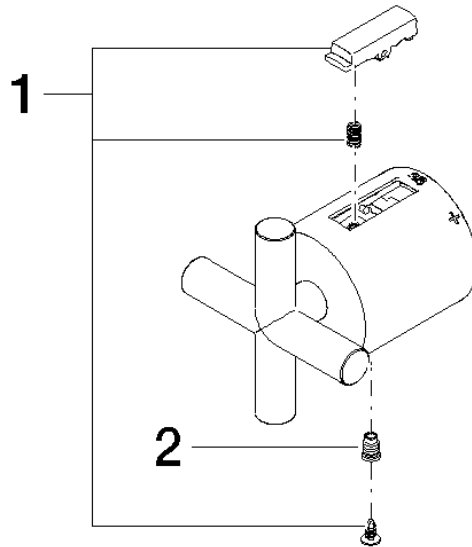

90 17 33 027 00 Product version from 4/1/2025

Parts for other finishes can be found here: [Chrome](#)

Spare parts list

No.	Item Number	Name	Quantity used	Delivery time
1	90 21 33 011 00-13	Repair kit for thermostat handle - black	1.00	14
2	90 31 11 517 00 90	Bolt for thermostat handle M5 -	1.00	14