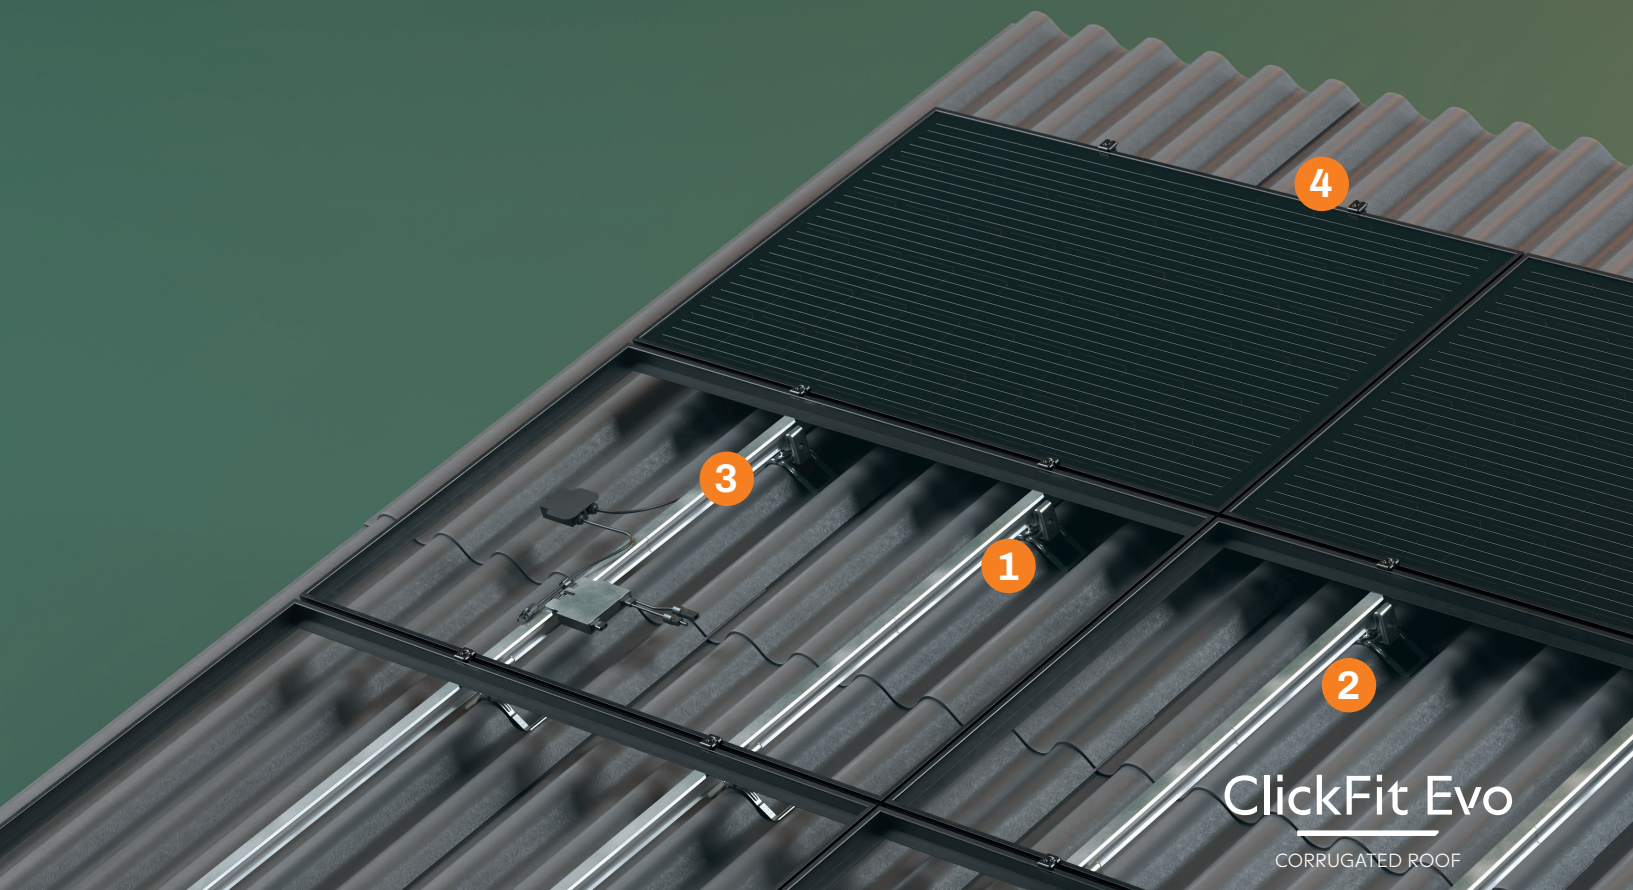

Easily install on both existing and new corrugated roofs because of pre-assembled design and with a stepless-adjustable height. Watertightness and even load distribution are ensured. With the flexible adapter of the hanger bolt, roof irregularities are compensated up to 10 degrees.

Flexible and easy mounting

With Clickfit Evo, you only need one tool. The rEvolutionary hook and click technique makes other tools unnecessary. Thanks to the clever design of this innovative mounting system, you can install panels both horizontally and vertically.

Why ClickFit Evo for Corrugated Roof?

- ✓ Only 4 components needed, 1 tool approach
- ✓ MCS Certified
- ✓ Adjustable in height due to unique design
- ✓ Integrated cable management
- ✓ No drilling due to the slot-mounting solution

Want to know more about ClickFit Evo for Corrugated Roof? Go to enstall.com

Rock-solid base for solar panels

OR

Mounting bracket

Suitable for corrugation type 177/51; fits the crest of the roof exactly and is supported by the troughs. Design approved by Eternit.