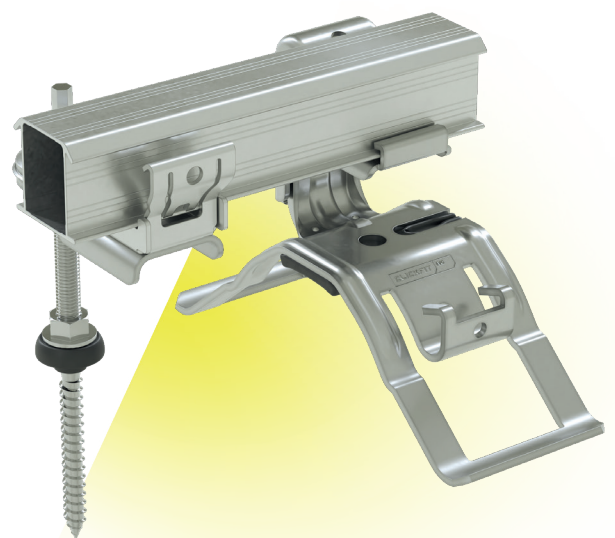

ENSTALL

ClickFit Evo

CORRUGATED ROOF

Mounting has never been this easy

Thanks to the clever click connection, you only need 4 components for a simple, easy and fast installation.

Use of mounting brackets or hanger bolts

Easily install on both existing and new corrugated roofs because of pre-assembled design and with a stepless-adjustable height. Watertightness and even load distribution are ensured. With the flexible adapter of the hanger bolt, roof irregularities are compensated up to 10 degrees.

Flexible and easy mounting

With Clickfit Evo, you only need one tool. The rEvolutionary hook and click technique makes other tools unnecessary. Thanks to the clever design of this innovative mounting system, you can install panels both horizontally and vertically.

Why ClickFit Evo for Corrugated Roof?

- ✓ Only 4 components needed, 1 tool approach
- ✓ MCS Certified
- ✓ Adjustable in height due to unique design
- ✓ Integrated cable management
- ✓ No drilling due to the slot-mounting solution

Want to know more about ClickFit Evo for Corrugated Roof? Go to enstall.com