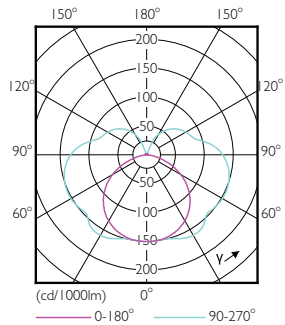

Maatschets

Product	D	C
CorePro LED linear D 14-120W R7S 118 830	29 mm	118 mm

Fotometrische gegevens

General uniform lighting - CorePro LED linear D 14-120W R7S 118 830

Spectral Power Distribution Colour - CorePro LED linear D 14-120W R7S 118 830

CorePro LED linear MV

Fotometrische gegevens

Light Distribution Diagram - CorePro LED linear D 14-120W R7S 118 830

Levensduur

Life Expectancy Diagram

Lumen Maintenance Diagram - CorePro LED linear D 14-120W R7S 118 830