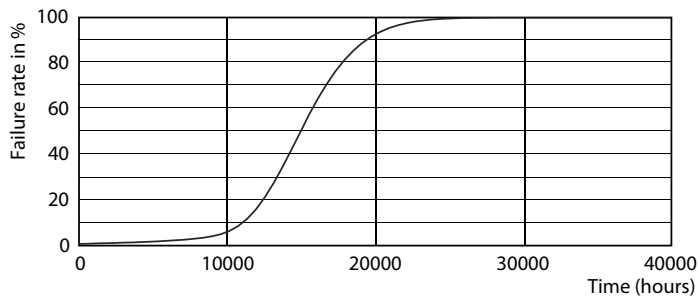

Levensduur

Life Expectancy Diagram