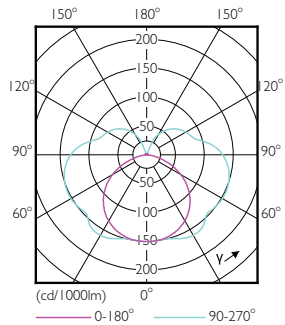

Maatschets

Product	D	C
CorePro LED linear D 14-120W R7S 118 840	29 mm	118 mm

Fotometrische gegevens

Spectral Power Distribution Colour - CorePro LED linear D 14-120W R7S 118 840

General uniform lighting - CorePro LED linear D 14-120W R7S 118 840

CorePro LED linear MV

Fotometrische gegevens

Light Distribution Diagram - CorePro LED linear D 14-120W R7S 118 840

Levensduur

Life Expectancy Diagram

Lumen Maintenance Diagram - CorePro LED linear D 14-120W R7S 118 840