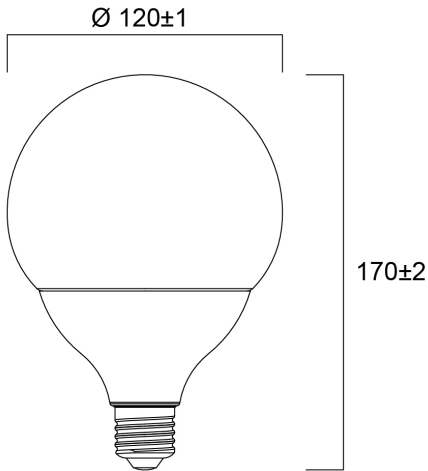

Product Overview

Product name	ToLEDo G120 2450LM 840 E27 SL
Technology	LED
Watt (Rated) (W)	20
Cap/Base	E27
Fixture rating	Open
E-number FI	4740656
Colour temperature (K)	4000
CRI (Ra)	80
Colour Consistency (SDCM)	6
Colour Variation Initial (SDCM)	6
Photobiological Risk Group	RG0
Wattage (W)	20
IP rating	IP20
Product EAN number	5410288269030
Warranty	3 years
Colour Code	840

Technical drawings

Data table

GENERAL DATA

Product name	ToLEDo G120 2450LM 840 E27 SL
Technology	LED
Watt (Rated) (W)	20
Cap/Base	E27
Fixture rating	Open
Operating temperature range (°C)	-20°C...+40°C
Performance ambient temperature Tq (°C)	25
E-number FI	4740656
Warranty	3 years

Single packaging type	Carton
Product EAN number	5410288269030
Packaging single width (cm)	12.5
Packaging single depth (cm)	19.0
DUN14 (outer)	15410288269037
Packaging outer length / height (cm)	65.0

SAFETY DATA