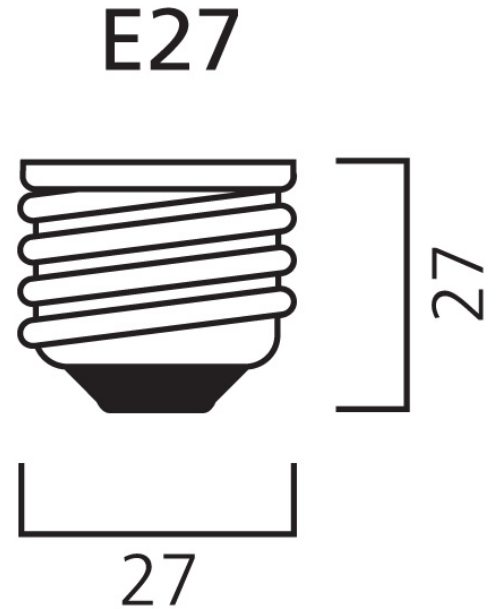

Product Overview

Product name	ToLEDo G120 2450LM 840 E27 SL
Technology	LED
Watt (Rated) (W)	20
Cap/Base	E27
Fixture rating	Open
E-number FI	4740656
Colour temperature (K)	4000
CRI (Ra)	80
Colour Consistency (SDCM)	6
Colour Variation Initial (SDCM)	6
Photobiological Risk Group	RG0
Wattage (W)	20
IP rating	IP20
Product EAN number	5410288269030
Warranty	3 years
Colour Code	840

Technical drawings

Data table

GENERAL DATA

Product name	ToLEDo G120 2450LM 840 E27 SL
Technology	LED
Watt (Rated) (W)	20
Cap/Base	E27
Fixture rating	Open
Operating temperature range (°C)	-20°C...+40°C
Performance ambient temperature Tq (°C)	25
E-number FI	4740656
Warranty	3 years