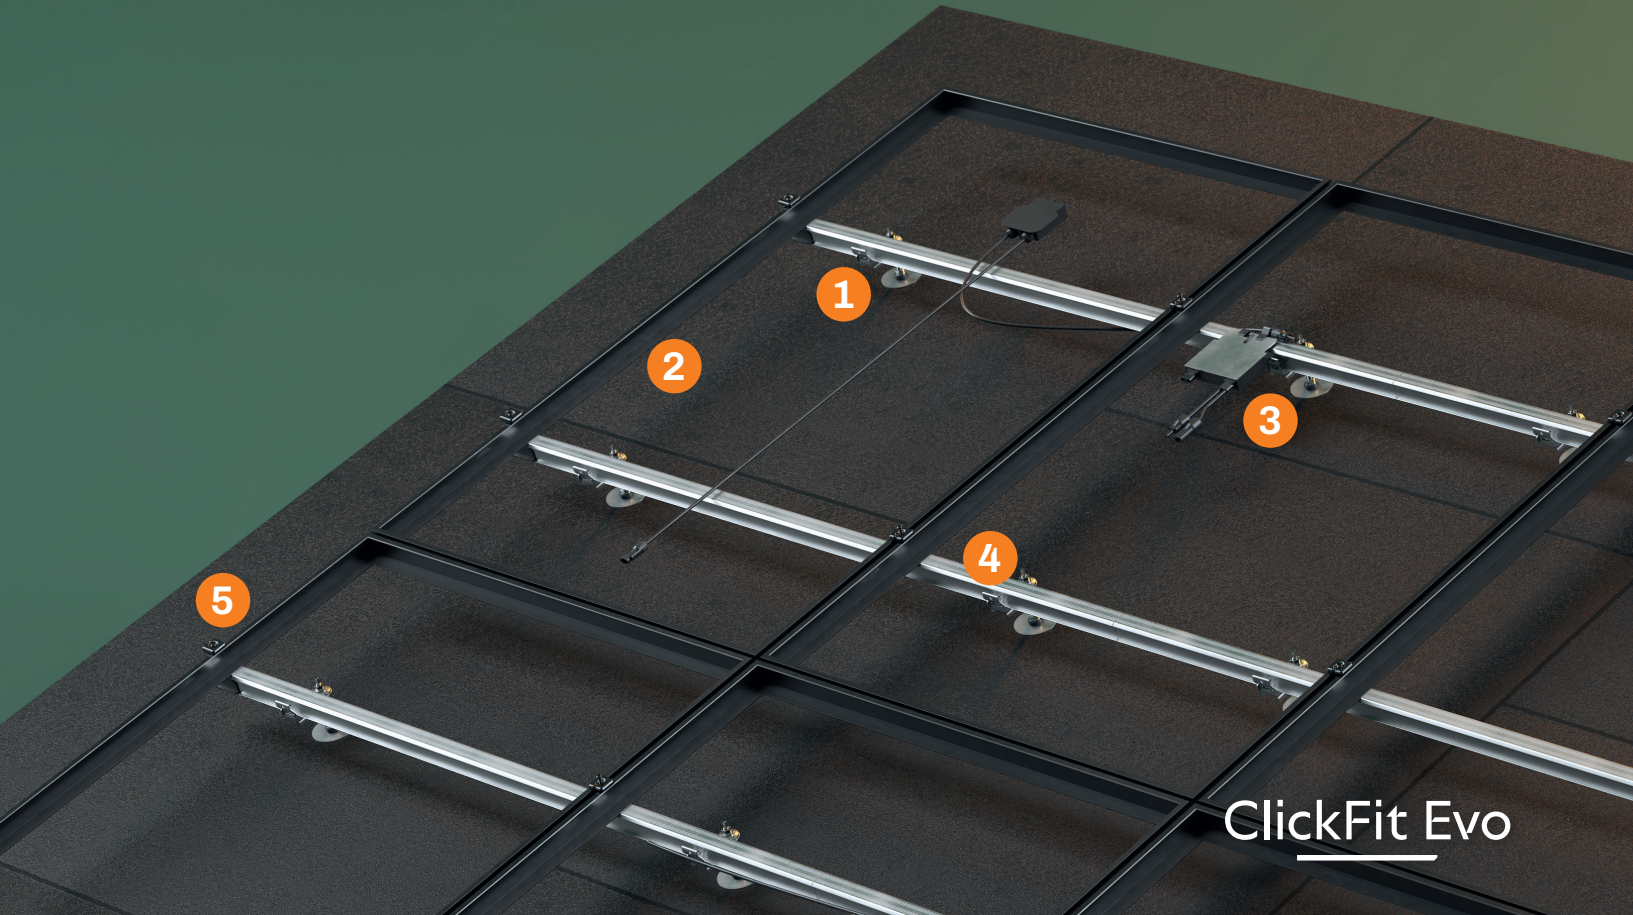

Rock-solid base for solar panels

ClickFit Evo