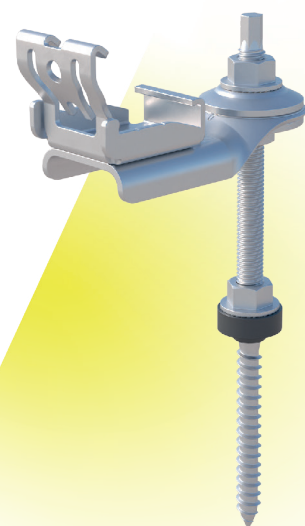

## Mounting has never been this easy

Thanks to the clever click connection, you only need 4 components for a simple, easy and fast installation.

### Quick installation on any EPDM and Bitumen roof

This smart mounting system can be installed quickly thanks to the convenient click system and pre-assembled hanger bolt. The hanger bolt is adjustable in height, 360 degrees rotatable and available in 3 lengths and 2 thicknesses. The patented flexible adapter compensates for roof irregularities of up to 10 degrees.

### Flexible and easy mounting

The revolutionary click technique of ClickFit Evo makes installation fast and easy. Thanks to the clever design of this innovative mounting system, you can install panels both horizontally and vertically.

## Why ClickFit Evo for EPDM and Bitumen Roofs?

- ✓ MCS Certified
- ✓ Can be installed on EPDM and Bitumen Roof membrane
- ✓ Landscape & portrait placement
- ✓ Compensates for roof irregularities up to 10 degrees
- ✓ Securely screwed into purlins, rafters or solid roofs