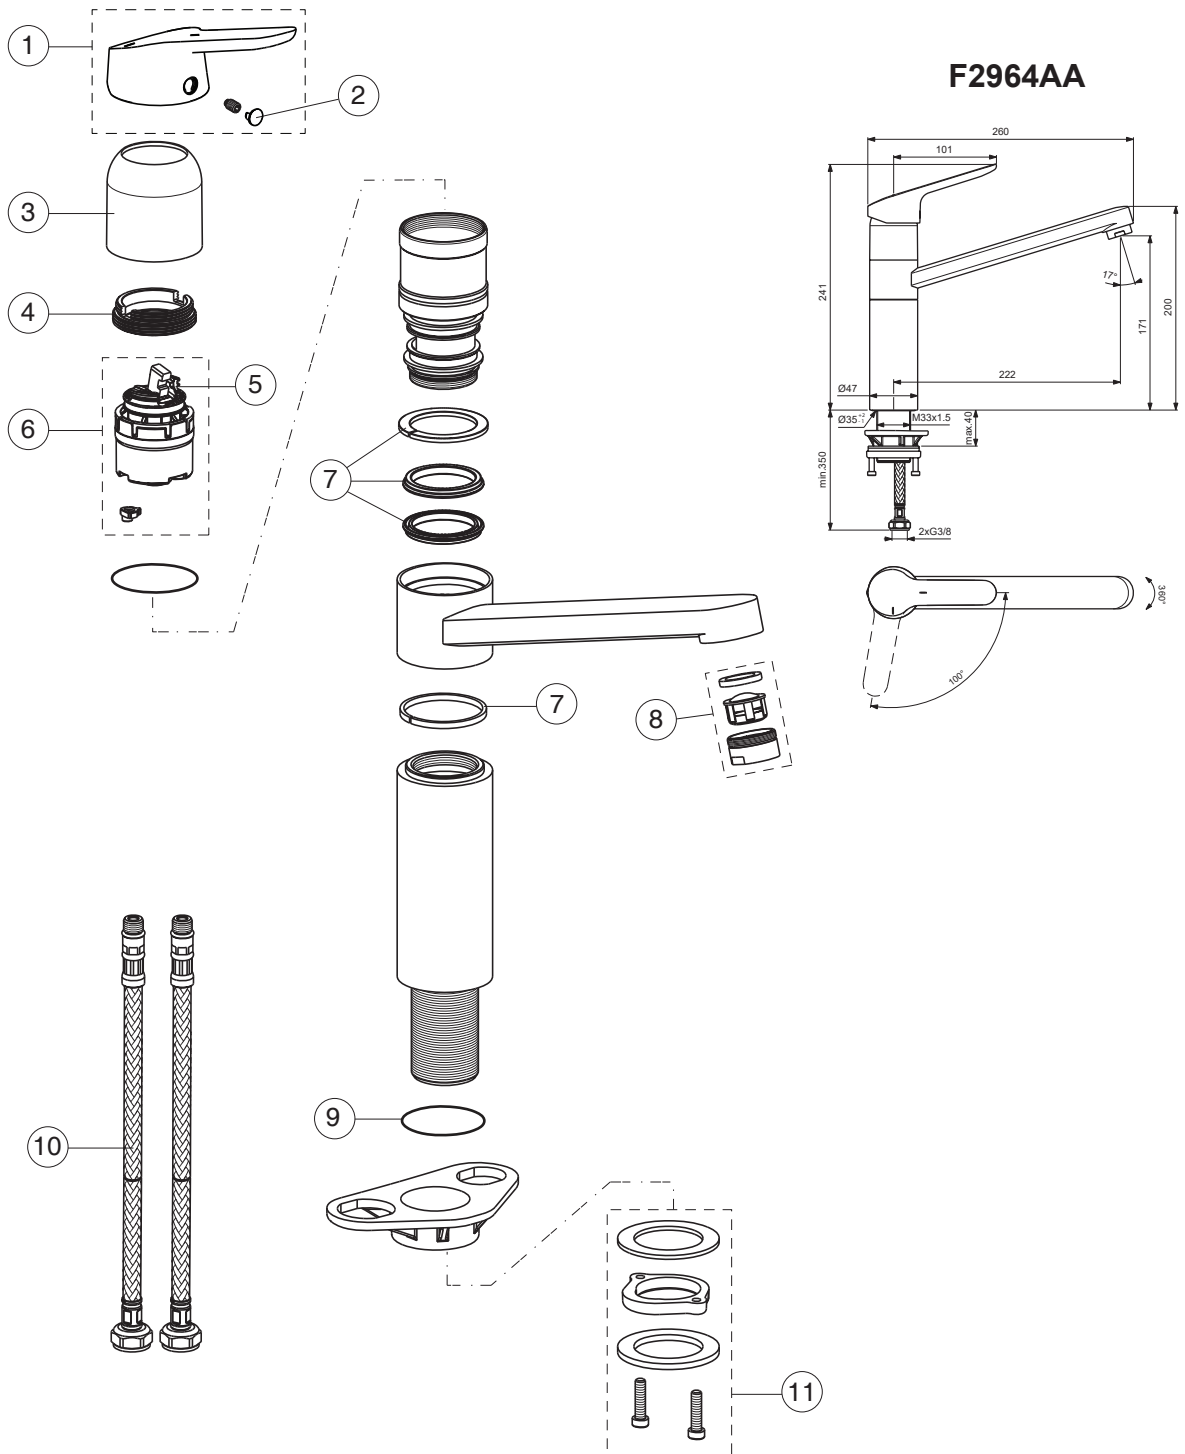

NIMBUS BLUE

VEPLO

Pos.	Signify	Spare parts-Nr.	Quantity	Pos.	Signify	Spare parts-Nr.	Quantity
1	Lever,w/logo-set	B961613AA	1 Pcs.				
2	Cap decorative	B960473AA	1 Pcs.				
3	Rosette	B961431AA	1 Pcs.				
4	Screw M4x1.5/M38x1.5	B961374NU	1 Pcs.				
5	Hot limit stop	A861181NU	1 Pcs.				
6	Cartridge Ø38mm	A861156NU*	1 Pcs.				
7	Sealing set	B960784NU*	1 Pcs.				
8	Neop.casc.M24x1-A	A960321AA	1 Pcs.				
9	O-Ring Ø37.77x2.62	A962574NU	1 Pcs.				
10	Flexhose G3/8 M10x1/L550mm	B961614NU	1 Pcs.				
11	Connecting group	B960255NU	1 Set				

*Universal set (not all parts needed)