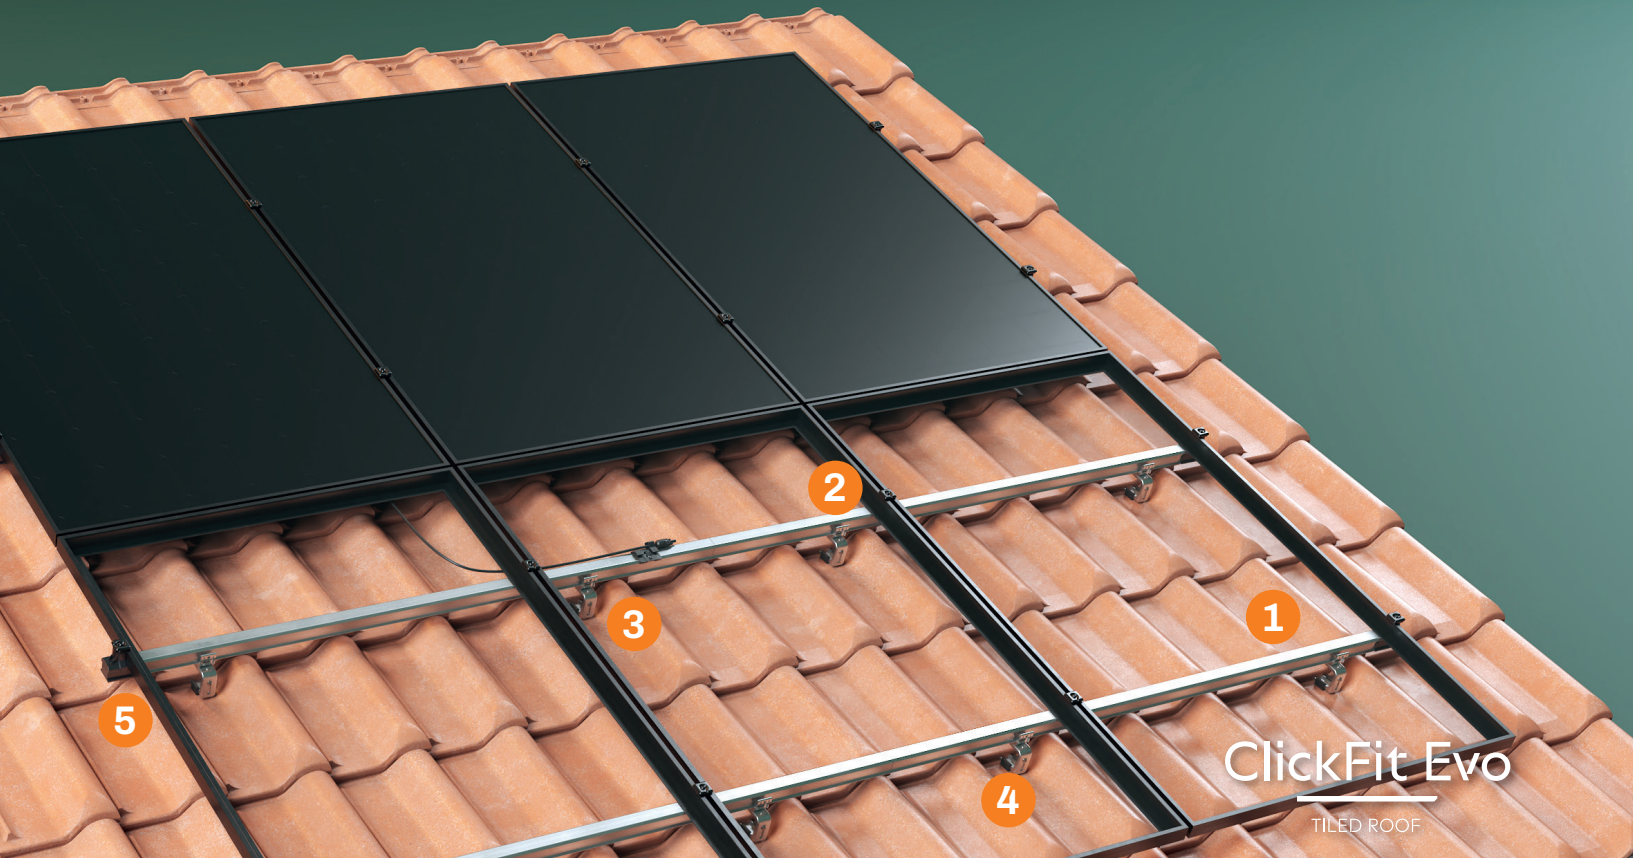

### Fastening of your choice; hooks or screws

Drilling into the roof construction is not necessary thanks to the universal roof hook. If you prefer to use screws, choose the Truss Hook or the Roof Hook Pro.

### Flexible and easy mounting

With Clickfit EVO, you only need one tool. The revolutionary hook and click technique makes other tools unnecessary. Thanks to the clever design of this innovative mounting system, you can install panels both horizontally and vertically.

## Why ClickFit Evo for Tiled Roof?

- ✓ Strong Magnelis® steel hook system
- ✓ Compatible with portrait and landscape mounting
- ✓ Lightweight and strong
- ✓ Also available in aesthetically pleasing black
- ✓ MCS Certified

## Patented click connection

The roof hook has a self-aligning click connection. This makes the mounting rail quick and easy to install.