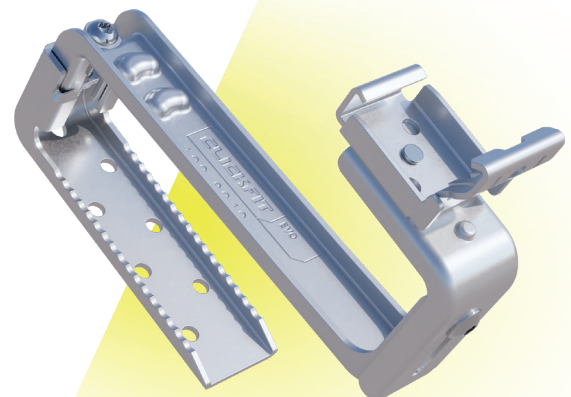

### Fastening of your choice; hooks or screws

Drilling into the roof construction is not necessary thanks to the universal roof hook. If you prefer to use screws, choose the Truss Hook or the Roof Hook Pro.

### Flexible and easy mounting

With Clickfit EVO, you only need one tool. The revolutionary hook and click technique makes other tools unnecessary. Thanks to the clever design of this innovative mounting system, you can install panels both horizontally and vertically.

## Why ClickFit Evo for Tiled Roof?

- ✓ Strong Magnelis® steel hook system
- ✓ Compatible with portrait and landscape mounting
- ✓ Lightweight and strong
- ✓ Also available in aesthetically pleasing black
- ✓ MCS Certified

## Patented click connection

The roof hook has a self-aligning click connection. This makes the mounting rail quick and easy to install.