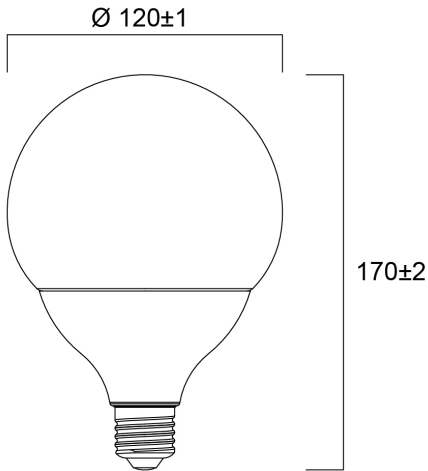

Product Overview

Product name	ToLEDo G120 2450LM 827 E27 SL
Technology	LED
Watt (Rated) (W)	20
Cap/Base	E27
Fixture rating	Open
E-number FI	4740655
Colour temperature (K)	2700
CRI (Ra)	80
Colour Consistency (SDCM)	6
Colour Variation Initial (SDCM)	6
Photobiological Risk Group	RG0
Wattage (W)	20
IP rating	IP20
Product EAN number	5410288269023
Warranty	3 years
Colour Code	827

Technical drawings

Data table

GENERAL DATA

Product name	ToLEDo G120 2450LM 827 E27 SL
Technology	LED
Watt (Rated) (W)	20
Cap/Base	E27
Fixture rating	Open
Operating temperature range (°C)	-20°C...+40°C
Performance ambient temperature Tq (°C)	25
E-number FI	4740655
Warranty	3 years

Single packaging type	Carton
Product EAN number	5410288269023
Packaging single width (cm)	12.5
Packaging single depth (cm)	19.0
DUN14 (outer)	15410288269020
Packaging outer length / height (cm)	65.0

SAFETY DATA