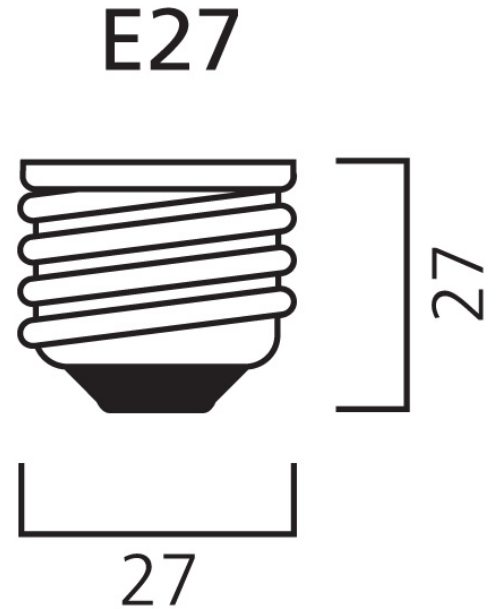

Product Overview

Product name	ToLEDo G120 2450LM 827 E27 SL
Technology	LED
Watt (Rated) (W)	20
Cap/Base	E27
Fixture rating	Open
E-number FI	4740655
Colour temperature (K)	2700
CRI (Ra)	80
Colour Consistency (SDCM)	6
Colour Variation Initial (SDCM)	6
Photobiological Risk Group	RG0
Wattage (W)	20
IP rating	IP20
Product EAN number	5410288269023
Warranty	3 years
Colour Code	827

Technical drawings

Data table

GENERAL DATA

Product name	ToLEDo G120 2450LM 827 E27 SL
Technology	LED
Watt (Rated) (W)	20
Cap/Base	E27
Fixture rating	Open
Operating temperature range (°C)	-20°C...+40°C
Performance ambient temperature Tq (°C)	25
E-number FI	4740655
Warranty	3 years