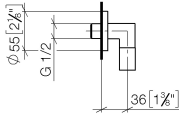

Wall elbow - Brushed Dark Platinum

SERIES SPECIFIC

28 450 625 Product version up to 7/6/2018

- 3/8" shower outlet
- rosette Ø 55 mm
- 1/2" connection
- WRAS

Intrinsic protection against back flow.

| | | |
|---|--------------------------------|---------------|
|  | Brushed Dark Platinum | 28 450 625-99 |
|  | Chrome | 28 450 625-00 |
|  | brushed chrome | 28 450 625-04 |
|  | Brushed Platinum | 28 450 625-06 |
|  | Platinum | 28 450 625-08 |
|  | Dark Chrome | 28 450 625-19 |
|  | Light Gold (PVD) | 28 450 625-26 |
|  | Brushed Light Gold (PVD) | 28 450 625-27 |
|  | Brushed Durabronze (23kt Gold) | 28 450 625-28 |
|  | Matte Black | 28 450 625-33 |
|  | Brushed Gold (PVD) | 28 450 625-37 |
|  | Brushed Dark Brass (PVD) | 28 450 625-39 |
|  | Brushed Bronze (PVD) | 28 450 625-42 |
|  | Brushed Dark Bronze (PVD) | 28 450 625-43 |
|  | aluminium | 28 450 625-45 |
|  | Brushed Champagne (22kt Gold) | 28 450 625-46 |
|  | Champagne (22kt Gold) | 28 450 625-47 |
|  | Brushed Chrome | 28 450 625-93 |

Recommended miscellaneous

- Concealed wall elbow -** 35 085 970 90
- min. recess depth 90 mm
 - max. recess depth 163 mm

28 450 625 Product version up to 7/6/2018

mm [inches]

Flow rate chart

Codes & Standards