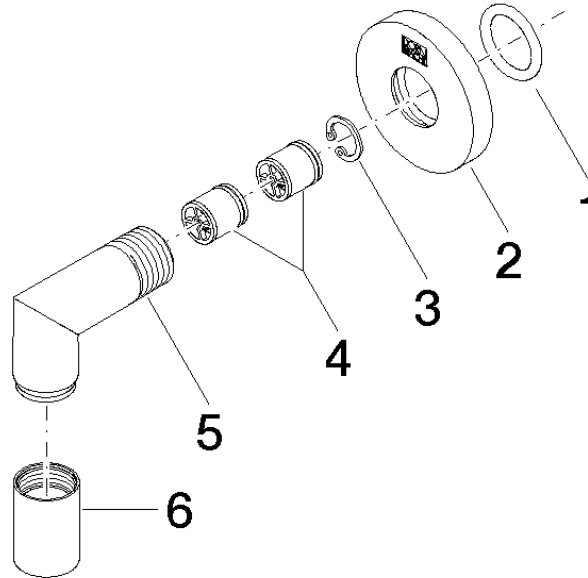

| | | | |
|-----------------------------|-------------|---------|------------------------|
| ASME A112.18.1 | cUPC | EN 1717 | Scottish Water Byelaws |
| UK Water Supply Regulations | XP P 41-280 | | |

Wall elbow - Brushed Dark Platinum

SERIES SPECIFIC

28 450 625 Product version up to 7/6/2018

Certificates and sustainability

Belgaqua_21-381-2 IAPMO_4976 WRAS_240702 ACS_20 ACC LY

Spare parts list

| No. | Item Number | Name | Quantity used | Delivery time |
|-----|--------------------|--|---------------|---------------|
| 2 | 09 27 22 503-99 | Rosette DB logo Ø 55 x Ø 22 x 9 mm - Brushed Dark Platinum | 1.00 | 40 |
| 3 | 09 16 01 014 90 | Ring Retaining ring Ø 15 x 1 mm - | 1.00 | 14 |
| 4 | 90 23 01 141 00 90 | Back-flow preventer - | 2.00 | 14 |
| 1 | 90 14 10 026 00 90 | O-Ring 20,5 x 3,5 mm - | 1.00 | 14 |
| 6 | 90 21 02 069 00-99 | Cover/sleeve M20 x 1 - Brushed Dark Platinum | 1.00 | 40 |
| 5 | 09 11 03 036-99 | Connection 1/2" Ø 22 x 63 x 34 mm - Brushed Dark Platinum | 1.00 | 40 |