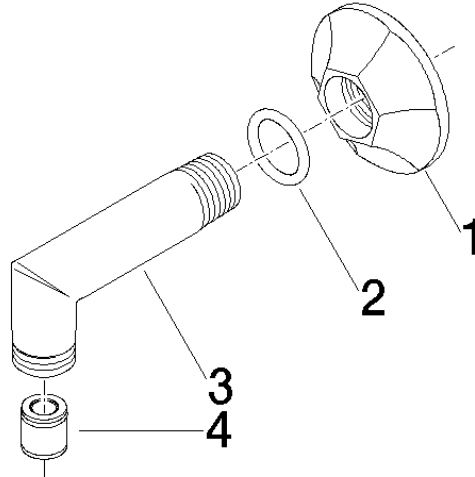

28 450 370 Product version up to 7/6/2018

- 1/2" shower outlet
- rosette Ø 60 mm
- 1/2" connection
- WRAS

Intrinsic protection against back flow.

	Platinum	28 450 370-08
	Chrome	28 450 370-00
	Brushed Platinum	28 450 370-06
	Durabass (23kt Gold)	28 450 370-09
	Brushed Durabass (23kt Gold)	28 450 370-28
	Brushed Dark Brass (PVD)	28 450 370-39
	Brushed Bronze (PVD)	28 450 370-42
	Brushed Dark Platinum	28 450 370-99

Recommended miscellaneous

- Concealed wall elbow -** 35 085 970 90
- min. recess depth 90 mm
 - max. recess depth 163 mm

28 450 370 Product version up to 7/6/2018

Flow rate chart

Codes & Standards

EN 1717

Scottish Water
Byelaws

UK Water Supply
Regulations

MADISON Wall elbow - Platinum

MADISON

28 450 370 Product version up to 7/6/2018

Certificates and sustainability

Belgaqua_21-381-2 WRAS_240502

Spare parts list

No.	Item Number	Name	Quantity used	Delivery time
3	09 11 03 021-08	Connection 93,5 x 42,5 x 21 mm - Platinum	1.00	54
1	09 27 37 003-08	Rosette Ø 60,6 x 17,3 mm - Platinum	1.00	-
Spare part can no longer be ordered, please order the replacement item				
4	90 23 01 040 00 90	Back-flow preventer Check valve cartridge, DW15 -	1.00	14
2	90 14 10 026 00 90	O-Ring 20,5 x 3,5 mm -	1.00	14