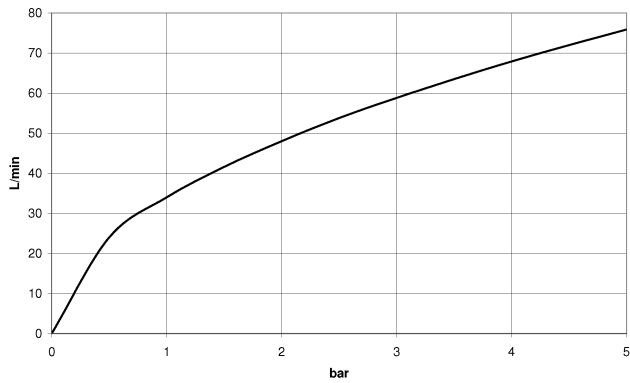

28 450 370 Product version up to 7/6/2018

- 1/2" shower outlet
- rosette Ø 60 mm
- 1/2" connection
- WRAS

Intrinsic protection against back flow.

	Platinum	28 450 370-08
	Chrome	28 450 370-00
	Brushed Platinum	28 450 370-06
	Durabass (23kt Gold)	28 450 370-09
	Brushed Durabass (23kt Gold)	28 450 370-28
	Brushed Dark Brass (PVD)	28 450 370-39
	Brushed Bronze (PVD)	28 450 370-42
	Brushed Dark Platinum	28 450 370-99

Recommended miscellaneous

- Concealed wall elbow -** 35 085 970 90
- min. recess depth 90 mm
 - max. recess depth 163 mm

28 450 370 Product version up to 7/6/2018

Flow rate chart

Codes & Standards

EN 1717

Scottish Water
Byelaws

UK Water Supply
Regulations

MADISON Wall elbow - Platinum

MADISON

28 450 370 Product version up to 7/6/2018

Certificates and sustainability

Belgaqua_21-381-2 WRAS_240502

Spare parts list

No.	Item Number	Name	Quantity used	Delivery time
3	09 11 03 021-08	Connection 93,5 x 42,5 x 21 mm - Platinum	1.00	54
1	09 27 37 003-08	Rosette Ø 60,6 x 17,3 mm - Platinum	1.00	-
Spare part can no longer be ordered, please order the replacement item				
4	90 23 01 040 00 90	Back-flow preventer Check valve cartridge, DW15 -	1.00	14
2	90 14 10 026 00 90	O-Ring 20,5 x 3,5 mm -	1.00	14