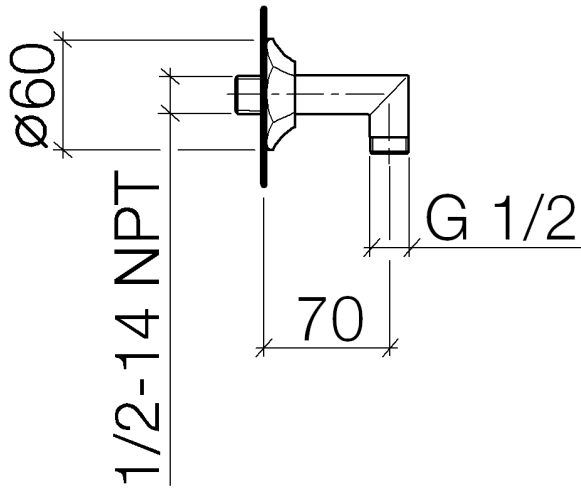

28 450 370 Product version up to 7/6/2018

- 1/2" shower outlet
- rosette Ø 60 mm
- 1/2" connection
- WRAS

Intrinsic protection against back flow.

	Platinum	28 450 370-08
	Chrome	28 450 370-00
	Brushed Platinum	28 450 370-06
	Durabass (23kt Gold)	28 450 370-09
	Brushed Durabass (23kt Gold)	28 450 370-28
	Brushed Dark Brass (PVD)	28 450 370-39
	Brushed Bronze (PVD)	28 450 370-42
	Brushed Dark Platinum	28 450 370-99

Recommended miscellaneous

- Concealed wall elbow -** 35 085 970 90
- min. recess depth 90 mm
 - max. recess depth 163 mm

28 450 370 Product version up to 7/6/2018

Flow rate chart

Codes & Standards

EN 1717

Scottish Water
Byelaws

UK Water Supply
Regulations

MADISON Wall elbow - Platinum

MADISON

28 450 370 Product version up to 7/6/2018

Certificates and sustainability

Belgaqua_21-381-2 WRAS_240502

Spare parts list

No.	Item Number	Name	Quantity used	Delivery time
3	09 11 03 021-08	Connection 93,5 x 42,5 x 21 mm - Platinum	1.00	54
1	09 27 37 003-08	Rosette Ø 60,6 x 17,3 mm - Platinum	1.00	-
Spare part can no longer be ordered, please order the replacement item				
4	90 23 01 040 00 90	Back-flow preventer Check valve cartridge, DW15 -	1.00	14
2	90 14 10 026 00 90	O-Ring 20,5 x 3,5 mm -	1.00	14