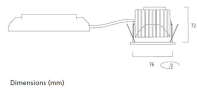

Myriad Deco IP65 White Bezel

MYRIAD DECO IP65 FLOOD 3000K DALI WHITE WBEZ
2058873

PRODUCT OVERVIEW

Product name	MYRIAD DECO IP65 FLOOD 3000K DALI WHITE WBEZ
Technology	LED
Cap/Base	N/A
Housing	Aluminium
Mount	Ceiling recessed mounting
Environment	Interior
Warranty	5 years
Fixture luminous flux (lm)	988
Luminaire efficacy (lm/W)	99
LOR (%)	100
Colour temperature (K)	3000
Light colour	Warm White
CRI (Ra)	90
Colour Variation Initial (SDCM)	SDCM3
Photobiological Risk Group	RG1
Total power consumption (W)	10
Electrical protection	Class II
Control gear type	Electronic ballast
Housing colour	White
IP rating	IP65/20
IK rating	IK02
Product EAN number	5025768588732

PHOTOMETRY

Myriad Deco IP65 White Bezel MYRIAD DECO IP65 FLOOD 3000K DALI WHITE WBEZ 2058873

TECHNICAL DRAWINGS

Dimensions (mm)