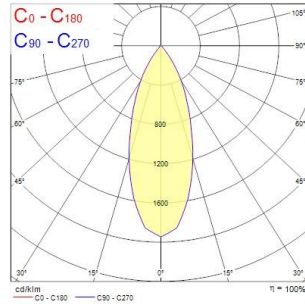

Myriad Deco IP65 White Bezel

MYRIAD DECO IP65 FLOOD 3000K DALI WHITE WBEZ
2058873

PRODUCT OVERVIEW

Product name	MYRIAD DECO IP65 FLOOD 3000K DALI WHITE WBEZ
Technology	LED
Cap/Base	N/A
Housing	Aluminium
Mount	Ceiling recessed mounting
Environment	Interior
Warranty	5 years
Fixture luminous flux (lm)	988
Luminaire efficacy (lm/W)	99
LOR (%)	100
Colour temperature (K)	3000
Light colour	Warm White
CRI (Ra)	90
Colour Variation Initial (SDCM)	SDCM3
Photobiological Risk Group	RG1
Total power consumption (W)	10
Electrical protection	Class II
Control gear type	Electronic ballast
Housing colour	White
IP rating	IP65/20
IK rating	IK02
Product EAN number	5025768588732

PHOTOMETRY

Myriad Deco IP65 White Bezel MYRIAD DECO IP65 FLOOD 3000K DALI WHITE WBEZ 2058873

TECHNICAL DRAWINGS

Dimensions (mm)