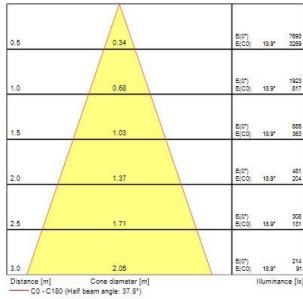

Myriad Deco IP65 White Bezel MYRIAD DECO IP65 FLOOD 3000K DALI WHITE WBEZ 2058873

TECHNICAL DRAWINGS

Dimensions (mm)