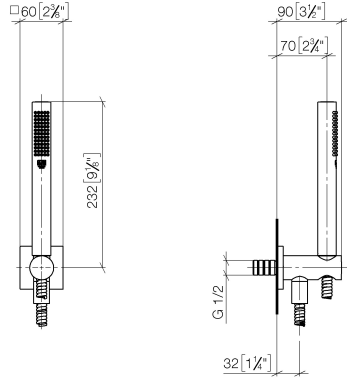

27 802 970 Product version up to 6/3/2020

- COMPACT RAIN, max. flow rate 15 l/min (at 3 bar)
- 3/8" shower outlet
- metal shower hose 1250mm with integrated anti-twist protection
- with anti-scale system

technical data:

- rosette 60 x 60 mm
- 1/2" connection

Notes:

Intrinsic protection against back flow.

Recommended miscellaneous

Concealed wall elbow -

35 085 970 90

- min. recess depth 90 mm
- max. recess depth 163 mm

27 802 970 Product version up to 6/3/2020

mm [inches]

Flow rate chart

Codes & Standards

DIN 4109

EN 1717

ISO 3822

Scottish Water
Byelaws

LGA_29

WRAS_250402

Belgaqua_25-344-2

Spare parts list

No.	Item Number	Name	Quantity used	Delivery time
4	90 14 20 026 00 90	Washer 14 x 8 x 2 mm Centellen WS 3820 -	1.00	14
3	90 30 02 072 00-06	Metal shower hose 1/2" x 3/8" x 1250 mm - Brushed Stainless Steel / Platinum Matt	1.00	20
2	28 490 970-06	Wall elbow with integrated shower holder - Brushed Platinum	1.00	20
1	90 12 11 140 40-06	Bar-type hand shower 15 l/min. - Brushed Platinum	1.00	-