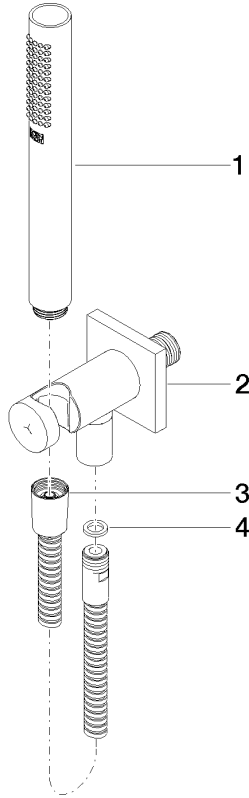

27 802 970 Product version up to 6/3/2020

- COMPACT RAIN, max. flow rate 15 l/min (at 3 bar)
- 3/8" shower outlet
- metal shower hose 1250mm with integrated anti-twist protection
- with anti-scale system

technical data:

- rosette 60 x 60 mm
- 1/2" connection

Notes:

Intrinsic protection against back flow.

Recommended miscellaneous

Concealed wall elbow -

35 085 970 90

- min. recess depth 90 mm
- max. recess depth 163 mm

UK Water Supply
Regulations

Ü-Zeichen

Hand shower set with integrated shower holder - Brushed Platinum

SERIES SPECIFIC

27 802 970 Product version up to 6/3/2020

Certificates and sustainability

Belgaqua_21-024-2 LGA_29

LGA_29

WRAS_250402

Belgaqua_25-344-2

Spare parts list

No.	Item Number	Name	Quantity used	Delivery time
4	90 14 20 026 00 90	Washer 14 x 8 x 2 mm Centellen WS 3820 -	1.00	14
3	90 30 02 072 00-06	Metal shower hose 1/2" x 3/8" x 1250 mm - Brushed Stainless Steel / Platinum Matt	1.00	20
2	28 490 970-06	Wall elbow with integrated shower holder - Brushed Platinum	1.00	20
1	90 12 11 140 40-06	Bar-type hand shower 15 l/min. - Brushed Platinum	1.00	-