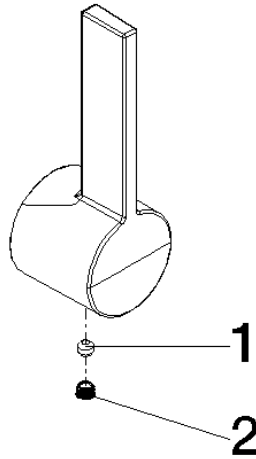

## Lever - Chrome

SPARE PARTS

---

90 20 86 004 00 Product version from 4/1/2025

## Lever - Chrome

SPARE PARTS

---

90 20 86 004 00 Product version from 4/1/2025

90 20 86 004 00 Product version from 4/1/2025

Parts for other finishes can be found here: Brushed  
Platinum

### Spare parts list

No.	Item Number	Name	Quantity used	Delivery time
2	90 31 20 109 00 90	Plug -	1.00	14
1	90 31 11 063 00 90	Mounting Threaded pin with hexagon socket with cup point M5 x 4 mm -	1.00	14