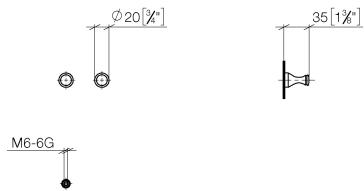

83 250 970 Product version from 4/1/2025

- 1 pair
- 35mm projection

	Brushed Dark Platinum	83 250 970-99
	Chrome	83 250 970-00
	Brushed Platinum	83 250 970-06
	Platinum	83 250 970-08
	Durabass (23kt Gold)	83 250 970-09
	Brushed Durabass (23kt Gold)	83 250 970-28
	Brushed Gold (PVD)	83 250 970-37
	Brushed Dark Brass (PVD)	83 250 970-39
	Brushed Bronze (PVD)	83 250 970-42

83 250 970 Product version from 4/1/2025

mm [inches]

83 250 970 Product version from 4/1/2025

Parts for other finishes can be found here: [Chrome](#)

Spare parts list

No.	Item Number	Name	Quantity used	Delivery time
2	05 24 04 506 00 90	Mounting for hook -	2.00	14
1	08 18 60 501-99	Hooks 20 x 20 x 35 mm - Brushed Dark Platinum	2.00	40