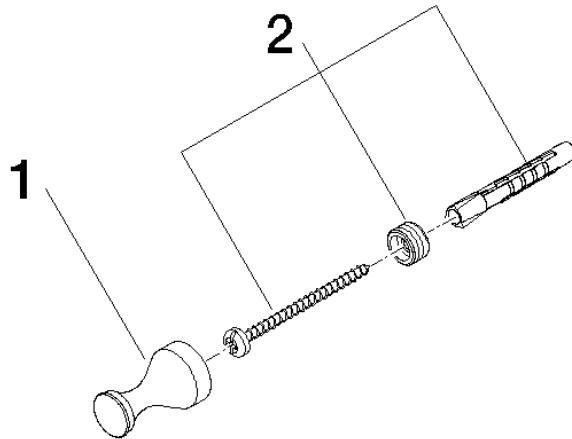

83 250 970 Product version from 4/1/2025

- 1 pair
- 35mm projection

	Brushed Dark Platinum	83 250 970-99
	Chrome	83 250 970-00
	Brushed Platinum	83 250 970-06
	Platinum	83 250 970-08
	Durabass (23kt Gold)	83 250 970-09
	Brushed Durabass (23kt Gold)	83 250 970-28
	Brushed Gold (PVD)	83 250 970-37
	Brushed Dark Brass (PVD)	83 250 970-39
	Brushed Bronze (PVD)	83 250 970-42

83 250 970 Product version from 4/1/2025

mm [inches]

83 250 970 Product version from 4/1/2025

Parts for other finishes can be found here: [Chrome](#)

Spare parts list

No.	Item Number	Name	Quantity used	Delivery time
2	05 24 04 506 00 90	Mounting for hook -	2.00	14
1	08 18 60 501-99	Hooks 20 x 20 x 35 mm - Brushed Dark Platinum	2.00	40