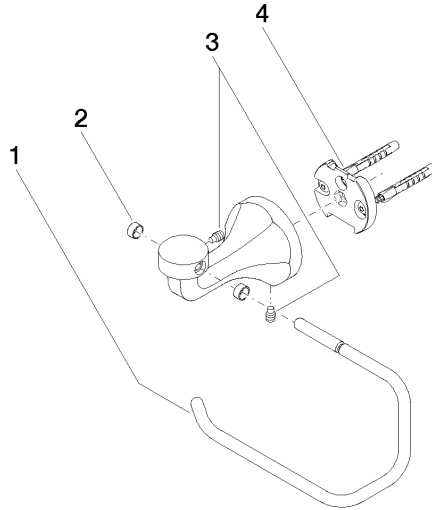

83 500 361 Product version from 7/3/2016

- width 145mm
- height 120 mm
- 95mm projection

	Brushed Dark Platinum	83 500 361-99
	Chrome	83 500 361-00
	Brushed Platinum	83 500 361-06
	Platinum	83 500 361-08
	Durabass (23kt Gold)	83 500 361-09
	Brushed Durabass (23kt Gold)	83 500 361-28
	Brushed Gold (PVD)	83 500 361-37
	Brushed Dark Brass (PVD)	83 500 361-39
	Brushed Bronze (PVD)	83 500 361-42

83 500 361 Product version from 7/3/2016

mm [inches]

83 500 361 Product version from 7/3/2016

Parts for other finishes can be found here: [Chrome](#)

Spare parts list

No.	Item Number	Name	Quantity used	Delivery time
3	04 31 11 140 00 90	Mounting Threaded pin M6 x 10 mm -	2.00	14
1	08 18 70 501-99	Hanger 125 x 185 x 50 mm - Brushed Dark Platinum	1.00	-
Spare part can no longer be ordered, please order the replacement item				
4	05 17 97 507 00 90	Attachment set 52 x 45 x 70 mm -	1.00	14
2	08 18 40 505 90	Sleeve Ø 9,95 x 8,25 x 5,00 mm -	2.00	14