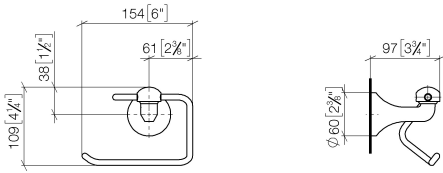

83 500 361 Product version from 7/3/2016

- width 145mm
- height 120 mm
- 95mm projection

	Brushed Dark Platinum	83 500 361-99
	Chrome	83 500 361-00
	Brushed Platinum	83 500 361-06
	Platinum	83 500 361-08
	Durabass (23kt Gold)	83 500 361-09
	Brushed Durabass (23kt Gold)	83 500 361-28
	Brushed Gold (PVD)	83 500 361-37
	Brushed Dark Brass (PVD)	83 500 361-39
	Brushed Bronze (PVD)	83 500 361-42

83 500 361 Product version from 7/3/2016

mm [inches]

83 500 361 Product version from 7/3/2016

Parts for other finishes can be found here: [Chrome](#)

Spare parts list

No.	Item Number	Name	Quantity used	Delivery time
3	04 31 11 140 00 90	Mounting Threaded pin M6 x 10 mm -	2.00	14
1	08 18 70 501-99	Hanger 125 x 185 x 50 mm - Brushed Dark Platinum	1.00	-
Spare part can no longer be ordered, please order the replacement item				
4	05 17 97 507 00 90	Attachment set 52 x 45 x 70 mm -	1.00	14
2	08 18 40 505 90	Sleeve Ø 9,95 x 8,25 x 5,00 mm -	2.00	14