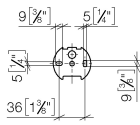

83 500 361 Product version from 7/3/2016

- width 145mm
- height 120 mm
- 95mm projection

	Brushed Dark Platinum	83 500 361-99
	Chrome	83 500 361-00
	Brushed Platinum	83 500 361-06
	Platinum	83 500 361-08
	Durabass (23kt Gold)	83 500 361-09
	Brushed Durabass (23kt Gold)	83 500 361-28
	Brushed Gold (PVD)	83 500 361-37
	Brushed Dark Brass (PVD)	83 500 361-39
	Brushed Bronze (PVD)	83 500 361-42

83 500 361 Product version from 7/3/2016

mm [inches]

83 500 361 Product version from 7/3/2016

Parts for other finishes can be found here: [Chrome](#)

Spare parts list

No.	Item Number	Name	Quantity used	Delivery time
3	04 31 11 140 00 90	Mounting Threaded pin M6 x 10 mm -	2.00	14
1	08 18 70 501-99	Hanger 125 x 185 x 50 mm - Brushed Dark Platinum	1.00	-
Spare part can no longer be ordered, please order the replacement item				
4	05 17 97 507 00 90	Attachment set 52 x 45 x 70 mm -	1.00	14
2	08 18 40 505 90	Sleeve Ø 9,95 x 8,25 x 5,00 mm -	2.00	14